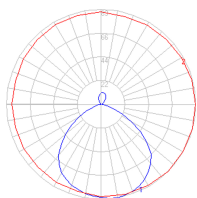

Features & Accessories

- Fully adjustable, articulated arm structure
- Tilttable and 360 degrees rotatable diffuser
- Provided with 10ft cord and plug

Dimensions

Packaging

2 Boxes

1 x 8-3/4" x 8-3/4" x 19-13/16" / 2.51 lbs - 22 cm x 22 cm x 50 cm / 1.14 kg

1 x 4-7/16" x 4-7/16" x 4-7/16" / .55 lbs - 11 cm x 11 cm x 11 cm / .25 kg

Light distribution

Direct

Red = Max Cd. Through Vertical plane

Blue = Max Cd. Through Horizontal plane

Luminaire weight

1.37 lbs / .62 kg