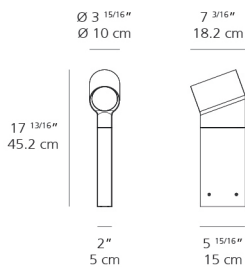

Delivered lumens	780.7lm
Light output ratio	39.1lm/W
Power consumption	20W
Led type	20W C.O.B.*
CCT (Correlated Color Temperature)	3000K
CRI (Color Rendering Index)	>90
Life expectancy	50000Hrs
Control type	Dimmable 2-Wire
Input Voltage	120V
Driver	N/A
BUG Rating	N/A

Dimensions

Packaging

1 Box

1 x 22-9/16" x 9-15/16" x 7-9/16" / 8.16 lbs - 57 cm x 25 cm x 19 cm / 3.7 kg

Light distribution

Direct

Luminaire weight

6.61 lbs / 3 kg