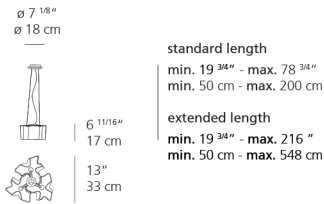

Lamp type	LED-T
Lamp	max 3X60W E12/G16.5
Lamp Included	No
Control type	Dimmable 2-Wire
Input Voltage	120V
Power consumption	N/A
Ballast	N/A

Colors & Finishes

- Milky White (Diffuser)
- Pale grey (Body & Canopy)

Features & Accessories

- Custom applications available
- Extended cable length

Dimensions

Packaging

4 Boxes

1 x 14-1/4" x 14-1/4" x 9-1/8" / 4.41 lbs - 36 cm x 36 cm x 23 cm / 2 kg

3 x 10-5/16" x 10-5/16" x 14-1/2" / 3.97 lbs - 26 cm x 26 cm x 29 cm / 1.8 kg

Light distribution

Diffused

Luminaire weight

8.8 lbs / 4 kg

Red = Max Cd. Through Vertical plane

Blue = Max Cd. Through Horizontal plane

Warranty

5 year Limited warranty