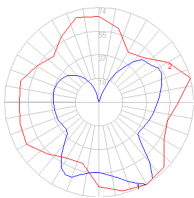

Features & Accessories

- Custom applications available
- Extended cable length

Dimensions

Packaging

4 Boxes

1 x 14-1/4" x 14-1/4" x 9-1/8" / 4.41 lbs - 36 cm x 36 cm x 23 cm / 2 kg

3 x 10-5/16" x 10-5/16" x 14-1/2" / 3.97 lbs - 26 cm x 26 cm x 29 cm / 1.8 kg

Light distribution

Diffused

Luminaire weight

8.8 lbs / 4 kg

Red = Max Cd. Through Vertical plane

Blue = Max Cd. Through Horizontal plane

Warranty

5 year Limited warranty