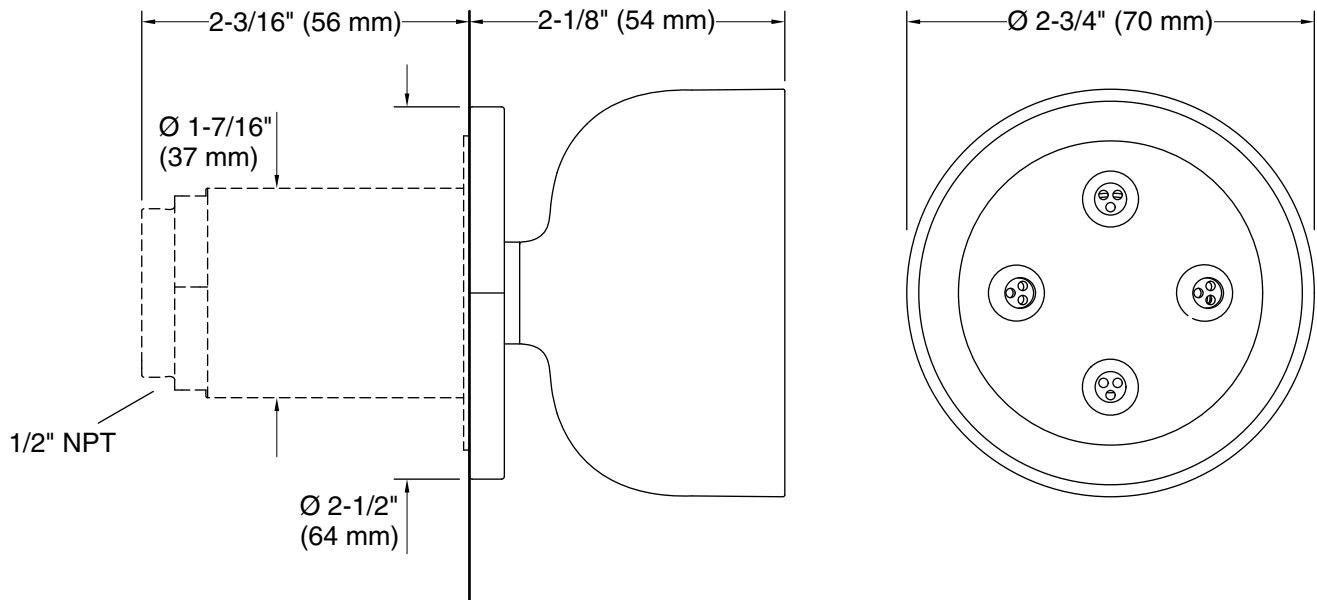

Technical Information

All product dimensions are nominal.

Drain included: No