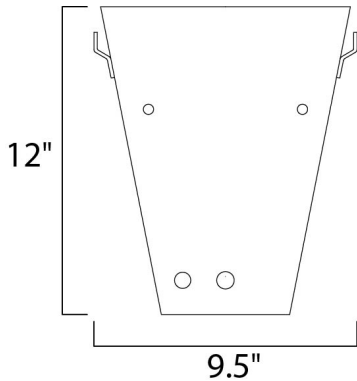

PRODUCT DESCRIPTION

Like a translucent sheath delicately draped around the most graceful form, Conico offers a delicate Opal White panel of glass floating over a slender Satin Nickel metal rod like a sophisticated designer dress on the red carpet. A study in simplicity, the hour glass shape and understated light speak of classic sophistication and impeccable taste.

MEASUREMENTS

DIMENSION : 8.5" W x 12." H x 4.5" Ext
 MAX OAH : 10.25" W x 4." H
 HANGING WEIGHT : 2.86 lb

LAMPING

INPUT VOLTAGE : 120V
 LUMENS : 672 Rated (0 Del.)
 BULB : 1 x 60W (NOT INCLUDED), 60W Total
 DIMMABLE : Dimmable
 COLOR_TEMP : 2700K