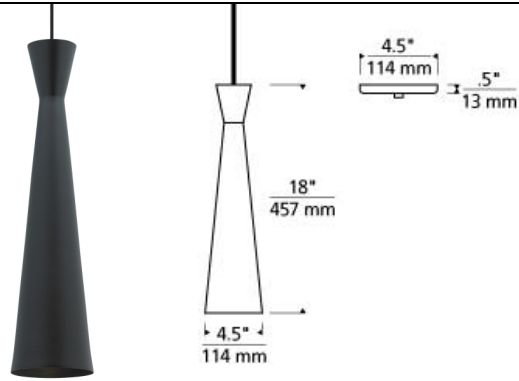

LINE - VOLTAGE PENDANTS / SUSPENSION

Windsor Line-Voltage Pendant LED T20

DESCRIPTION

The Windsor pendant light from Tech Lighting exudes sleek contemporary styling. The dual-tapered, elongated silhouette of the shade is inspired by mid-century modern design creating an alluring sense of visual dimension. The Windsor is available in your choice of either painted metal finishes or a natural cast concrete offering you a host of texture options. Scaling at 18" long and 4.5" in diameter the Windsor is ideal for task lighting applications such as kitchen island task lighting, home office lighting and bedroom lighting flanking end tables. This pendant is available in low-voltage allowing for an even wider range of mounting options. Available lamping options include energy efficient LED or no-lamp, leaving you the option to light this fixture with your preferred lamping. Rated for (1) 60 watt max, E26 medium based lamp (Lamp Not Included) LED includes 120 volt 10.8 watt 470 delivered lumen, 3000K medium base LED PAR 20 lamp. Fixture provided with six feet of field-cuttable black cloth cord. Dimmable with most LED compatible ELV and TRIAC dimmers.

INSTALLATION

This product can mount to either a 4" square electrical box with round plaster ring or an octagon electrical box.

OTHER

TD includes 4.5" Round Canopy.

ACCESSORIES & OPTICAL CONTROLS

Low-voltage Swag Hook

WEIGHT

1.5-1.5lb / 0.68-0.68kg ±

black

concrete

satin nickel

ORDERING INFORMATION

700 SYSTEM WDS

TD	COLOR	FINISH	LAMP
700 SYSTEM WDS	B BLACK C CONCRETE S SATIN NICKEL	B BLACK	NO LAMP -LED930 PAR 20 LED 90 CRI 3000K 120V