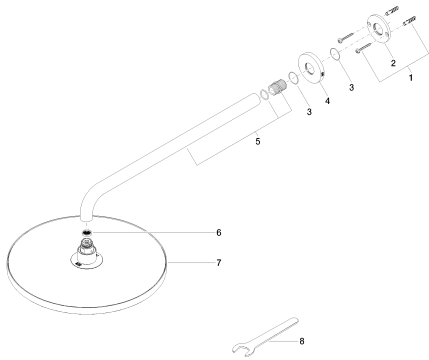

Shower - Tara.

Rain shower wall-mounted - polished chrome

Article number: 28 679 970-00 0010

- 17-3/4" Projection
- Stream: Rain
- Descaling system
- Rain shower Ø 11-3/4"
- Flange diameter 2-3/8"
- 1/2" connection
- Water flow rate limited to max. 1.8 gpm

polished chrome

Accessory is required for this item.

Dimensional drawing

All dimensions in mm / inch = mm x 0,0394

Shower - Tara.
Rain shower wall-mounted - polished chrome
Article number: 28 679 970-00 0010

Flow rate chart

Shower - Tara.

Rain shower wall-mounted - polished chrome

Article number: 28 679 970-00 0010

Other surface finishes

platinum matte

28 679 970-06 0010

platinum

Required article

35 085 970-90 0010

Concealed wall elbow -

Shower - Tara.
Rain shower wall-mounted - polished chrome
Article number: 28 679 970-00 0010

Spare parts list

Number	Item Number	Designation	Number of units
1	04 30 31 032 00 90	Mounting bracket -	1
2	09 17 20 120 90	Wall connection -	1
3	09 14 10 150 90	Washer -	2
4	09 27 97 015-00	Escutcheon - polished chrome	1
5	90 11 03 070 00-00	Pipe - polished chrome	1
6	09 23 01 075 90	Washer -	1
7	04 12 05 091 10-00	shower head - polished chrome	1
8	09 30 09 069 90	assembly wrench -	1