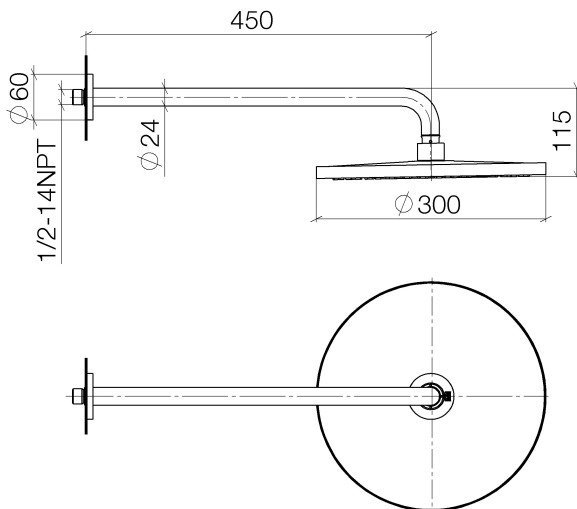

Shower - Tara.

Rain shower wall-mounted - polished chrome

Article number: 28 679 970-00 0010

- 17-3/4" Projection
- Stream: Rain
- Descaling system
- Rain shower Ø 11-3/4"
- Flange diameter 2-3/8"
- 1/2" connection
- Water flow rate limited to max. 1.8 gpm

polished chrome

Accessory is required for this item.

Dimensional drawing

All dimensions in mm / inch = mm x 0,0394

Shower - Tara.
Rain shower wall-mounted - polished chrome
Article number: 28 679 970-00 0010

Flow rate chart

Shower - Tara.

Rain shower wall-mounted - polished chrome

Article number: 28 679 970-00 0010

Other surface finishes

platinum matte

28 679 970-06 0010

platinum

Required article

35 085 970-90 0010

Concealed wall elbow -

Shower - Tara.
Rain shower wall-mounted - polished chrome
Article number: 28 679 970-00 0010

Spare parts list

Number	Item Number	Designation	Number of units
1	04 30 31 032 00 90	Mounting bracket -	1
2	09 17 20 120 90	Wall connection -	1
3	09 14 10 150 90	Washer -	2
4	09 27 97 015-00	Escutcheon - polished chrome	1
5	90 11 03 070 00-00	Pipe - polished chrome	1
6	09 23 01 075 90	Washer -	1
7	04 12 05 091 10-00	shower head - polished chrome	1
8	09 30 09 069 90	assembly wrench -	1