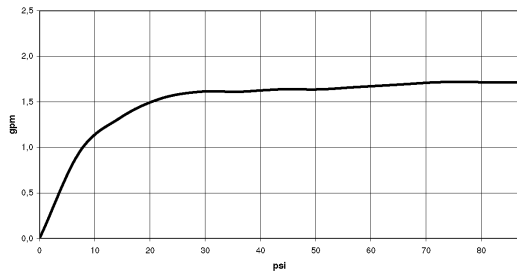

Shower - Tara.

Rain shower wall-mounted - polished chrome

Article number: 28 679 970-00 0010

- 17-3/4" Projection
- Stream: Rain
- Descaling system
- Rain shower Ø 11-3/4"
- Flange diameter 2-3/8"
- 1/2" connection
- Water flow rate limited to max. 1.8 gpm

polished chrome

Accessory is required for this item.

Dimensional drawing

All dimensions in mm / inch = mm x 0,0394

Shower - Tara.
Rain shower wall-mounted - polished chrome
Article number: 28 679 970-00 0010

Flow rate chart

Shower - Tara.

Rain shower wall-mounted - polished chrome

Article number: 28 679 970-00 0010

Other surface finishes

platinum matte

28 679 970-06 0010

platinum