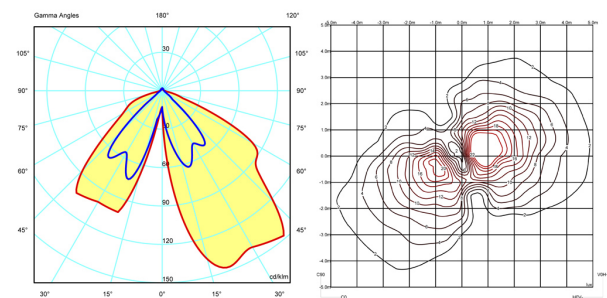

Photometric data

Certificates

Electrical characteristics

9 x LED 2.1W 700mA

Total 18.9 W

A++