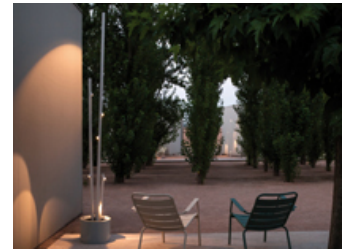

BAMBOO

Design by Antoni Arola & Enric Rodríguez.

VIBIA

Reference

4812.

Application

Outdoor

Installation type

Recessed

Description

Bamboo is a recessed outdoor lamp with three arms. Available in two finishes – khaki, and oxide – that make it possible to camouflage and integrate it into the landscape, with the added surprise that it produces light. Designed by Antoni Arola & Enric Rodríguez.

Diffuser

Acrylic diffuser

Materials

Body: Resin + fiberglass

Diffuser: Acrylic

Finishes

4812-07 Khaki (RAL 7006)

4812-54 Oxide (RAL 8017)

Sketch

Light source: 2700K CRI >80 1794 lm 95 lm/W

Fixture: 420 lm 22 lm/W

Driver included: CC - Constant Current 700 mA 120-277V 50/60Hz

Electronic dimming: NO DIMMING

Installation and assembly

Please see the installation manual

Light distribution

Ground lighting

Outdoor lighting