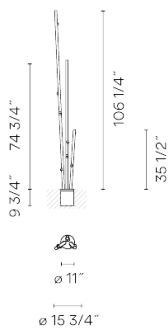

BAMBOO

Design by Antoni Arola & Enric Rodríguez.

VIBIA

Reference

4812.

Application

Outdoor

Installation type

Recessed

Description

Bamboo is a recessed outdoor lamp with three arms. Available in two finishes – khaki, and oxide – that make it possible to camouflage and integrate it into the landscape, with the added surprise that it produces light. Designed by Antoni Arola & Enric Rodríguez.

Diffuser

Acrylic diffuser

Materials

Body: Resin + fiberglass

Diffuser: Acrylic

Finishes

4812-07 Khaki (RAL 7006)

4812-54 Oxide (RAL 8017)

Sketch

Light source: 2700K CRI >80 1794 lm 95 lm/W

Fixture: 420 lm 22 lm/W

Driver included: CC - Constant Current 700 mA 120-277V 50/60Hz

Electronic dimming: NO DIMMING

Installation and assembly

Please see the installation manual