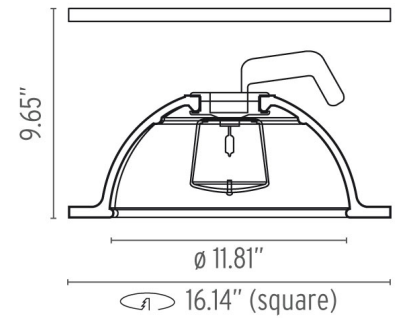

FLOS

Skygarden Recessed (12V Halogen) - Specification Sheet by Marcel Wanders, 2009

Mounting	Ceiling
Lamp (Bulb) Description	1 x 50W T4 GY6.35 Halogen (Included)
Environment	Indoor - Dry Location
Finish	White
Technical and Product Description	SKYGARDEN C recessed ceiling lamp providing diffused lighting. Hemispherical, cast plaster diffuser, painted white inside. Plaster diffuser support in die-cast aluminum alloy. Flashed and blown opal glass diffuser. Frieze in photo-etched and mechanically drawn aisi 304 steel. For non-IC installations only.

Electrical

Voltage	12
IP Rating	IP20

Physical

Construction Material	Plaster, Glass, Stainless steel
Weight	8.8 lbs

○ FU643009 White

Dimensional Image

Certifications

Lamping (Bulb)