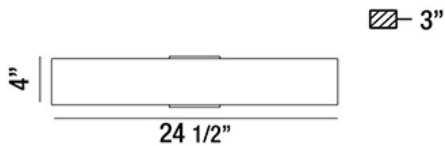

EXPO, WALL MOUNT

Product Details

Item No.	:	30144-019
Finish	:	Aluminum
Width	:	24.5"
Max Extension	:	2.88"
Est. Weight	:	5.72 lbs
IP Rating	:	DRY
Approval	:	

BULB DETAILS

Bulb Type	:	INTEGRATED LED
Bulb Voltage	:	120V
Bulb Wattage	:	12W
Input Voltage	:	120V
Dimmable	:	Yes
Lumens	:	1080lm
Kelvin	:	3000K
CRI	:	80++
Bulb Included	:	Yes

Options Available

ITEM NO.	FINISH	SHADE
30144-019	Aluminum	

Aluminum Linear back lit LED light Aluminum Linear back lit LED light

TECHNICAL DETAILS

Canopy Length	:	23.25"
Canopy Width	:	1.25"
Canopy Height	:	2.75"