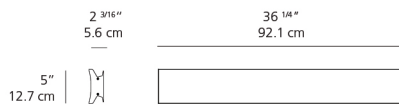

Dimensions

Packaging

1 Box

1 x 40-5/16" x 8-1/16" x 5-1/16" / 10.43 lbs - 102.24 cm x 20.32 cm x 12.7 cm / 4.73 kg

Light distribution

Direct

Luminaire weight

8.62 lbs / 3.91 kg

Warranty

5 year limited warranty,
Upon registration. Click [here](#)
to register your purchase.