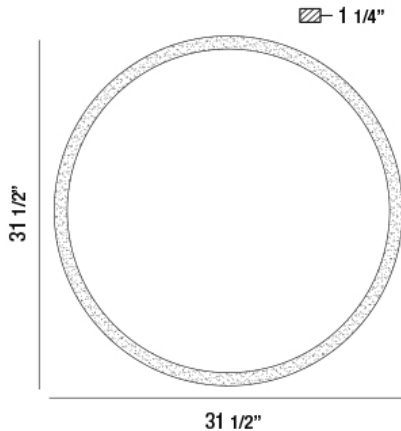

29104, 32" ROUND MIRROR

Product Details

Item No. : 29104-017
 Diameter : 31.5"
 Max Extension : 1.25"
 Est. Weight : 23.54 lbs
 IP Rating : 44
 Approval :

Intertek

Location :

Options Available

ITEM NO.	FINISH	SHADE
29104-017		

Edge lit LED mirror CAN BE INSTALLED VERTICALLY OR HORIZONTALLY

BULB DETAILS

Bulb Type : INTEGRATED LED
 Bulb Voltage : 120V
 Bulb Wattage : 27W
 Input Voltage : 120V
 Dimmable : Yes
 Lumens : 2160lm
 Kelvin : 3000/4000K
 CRI : 80+
 Bulb Included : Yes