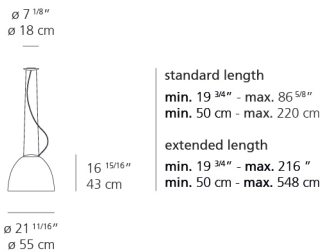

Nur gloss suspension 150W E26/A19 gloss black

SPECIFICATIONS

A242118

Design By

Ernesto Gismondi

Collection

Design

Specifications

Lamp type	LED-T
Lamp	max 150W E26/A19
Lamp Included	No
Control type	Dimmable 2-Wire
Input Voltage	120V
Power consumption	N/A
Ballast	N/A

Colors & Finishes

Gloss Black

Materials

- Body of lamp in aluminum
- Bottom diffuser in thermoplastic material
- Upper cap in borosilicate sanded glass

Features & Accessories

Dimensions

Packaging

1 Box

1 x 26" x 26" x -1/2" / 19.84 lbs - 66 cm x 66 cm x 62 cm / 9 kg

Light distribution

Direct/Indirect

Luminaire weight

8.6 lbs / 3.9 kg

Red = Max Cd. Through Vertical plane

Blue = Max Cd. Through Horizontal plane

Warranty

5 year Limited warranty