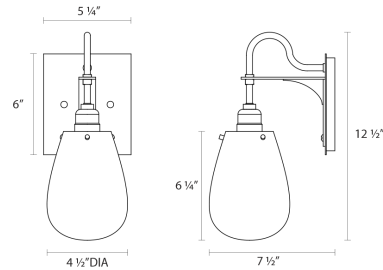

**SONNEMAN**  
A WAY OF LIGHT

chelsea Bath Sconce

4286.25

#### DIMENSIONS

Height	12.5"
Width	5.25"
Extension	7.5"
Minimum Extension	7.5"
Maximum Extension	7.5"
Switch Type	N/A"

#### SHIPPING

Carton 1 L x W x H	16" x 10" x 9"
Carton 1 GW	4 lbs.

#### SHADE 1

Color	Clear
Material	Glass
Height	6.25"
Diameter	4.5