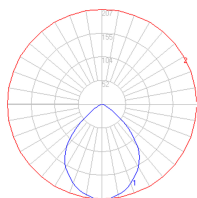

Delivered lumens	592.9lm
Light output ratio	59.3lm/W
Power consumption	10W
Led type	10W Array*
CCT (Correlated Color Temperature)	3000K
CRI (Color Rendering Index)	>80
Life expectancy	50000Hrs
Control type	DIMMABLE (On Head)
Input Voltage	120V
Driver	N/A

Dimensions

Packaging

1 Box

1 x 10-5/16" x 7-15/16" x 18-9/16" / 2.65 lbs - 26 cm x 20 cm x 47 cm / 1.202 kg

Light distribution

Direct

Red = Max Cd. Through Vertical plane

Blue = Max Cd. Through Horizontal plane