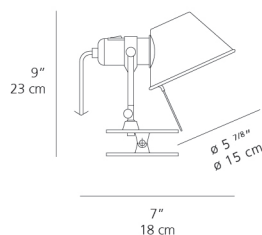

Dimensions

Packaging

1 Box

1 x 10-5/16" x 7-15/16" x 18-9/16" / 2.65 lbs - 26 cm x 20 cm x 47 cm / 1.202 kg

Light distribution

Direct

Red = Max Cd. Through Vertical plane

Blue = Max Cd. Through Horizontal plane