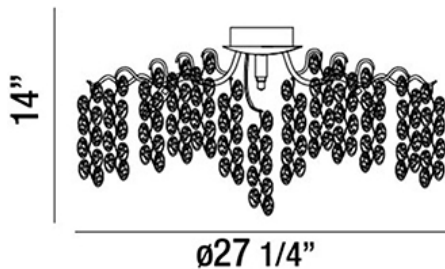

Options Available

ITEM NO.	FINISH	SHADE
29057-016	Antique Gold	Clear/amber

Intricate gold metal wire frame adorned by delicately hand strung glass wafers
Intricate gold metal wire frame adorned by delicately hand strung glass wafers