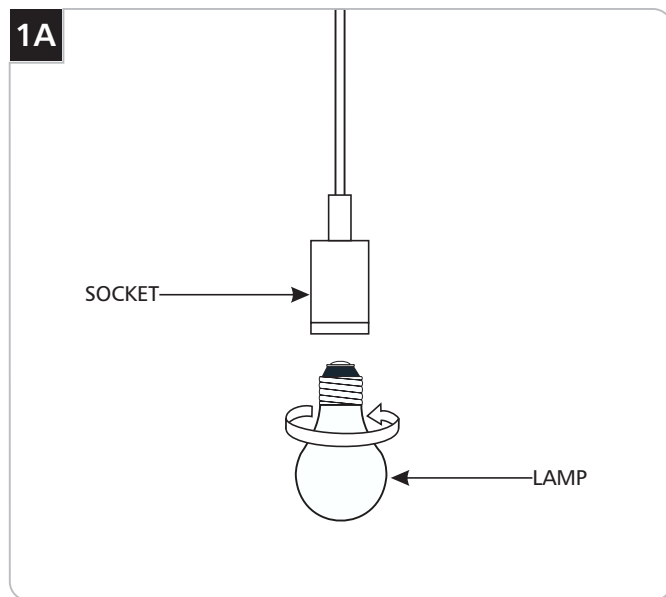

SoCo Pendant

700TDSOCOP_

1.4

PENDANTS

GENERAL PRODUCT INFORMATION:

This product is suitable for damp locations.

This product can be dimmed with a LED or TRIAC dimmer. Consult lamp manufacturer for additional information.

The fixture cord may be draped, wrapped, or otherwise routed around objects (e.g. pipes, ducts, etc.).

Install the Lamp

CAUTION: To reduce the risk of a burn or electric shock during relamping, disconnect the power to the fixture.