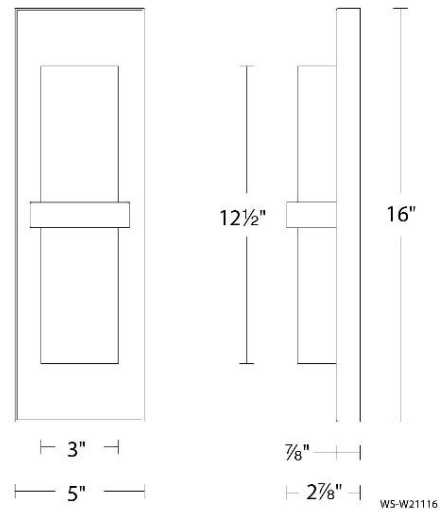

REPLACEMENT PARTS

- RPL-GLA-21116-OUT - Outer Glass
- RPL-GLA-21116-IN - Inner Glass

FINISHES:

Black

LINE DRAWING:

Fixture Type: _____

Catalog Number: _____

Project: _____