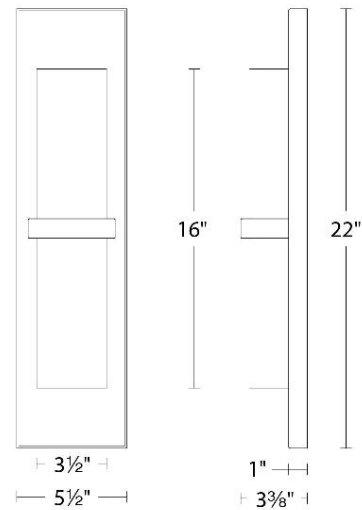

REPLACEMENT PARTS

- RPL-GLA-21122-OUT - Outer Glass
- RPL-GLA-21122-IN - Inner Glass

FINISHES:

Black

LINE DRAWING:

WS-W21122