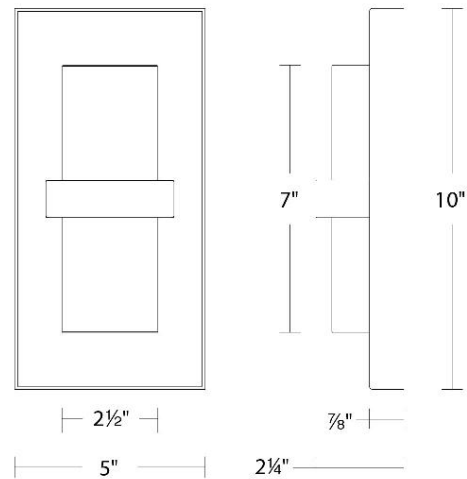

Fixture Type: _____

Catalog Number: _____

Project: _____

Location: _____

Bandeau

Outdoor Wall Sconce

Model & Size	Color Temp & CRI	Finish	Watt	LED Lumens	Delivered Lumens
WS-W21110 10"	3000K 90	BK Black	8W	600	180
	3500K 90		8W	600	192
	4000K 90		8W	600	180

SPECIFICATIONS

Color Temp:	4000K,3500K,3000K
Input:	120 VAC,50/60Hz
CRI:	90
Dimming:	ELV: 100-10% ,TRIAC: 100-10%
Rated Life:	50000 Hours
Mounting:	Can be mounted on wall in all orientations
Standards:	ETL, cETL,IP65,Title 24 JA8-2019 Compliant Wet Location Listed
Construction:	Aluminum body, glass diffuser

REPLACEMENT PARTS

- RPL-GLA-21110-OUT - Outer Glass
- RPL-GLA-21110-IN - Inner Glass

FINISHES:

Black

LINE DRAWING:

WS-W21110

Fixture Type: _____

Catalog Number: _____