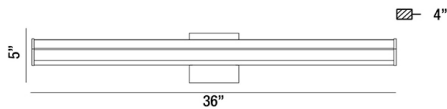

ARCO, WALL MOUNT

Product Details

Item No.	:	30194-014
Finish	:	Aluminum
Shade	:	White
Width	:	36"
Max Extension	:	4"
Est. Weight	:	5.61 lbs
IP Rating	:	DRY
Approval	:	

BULB DETAILS

Bulb Type	:	INTEGRATED LED
Bulb Voltage	:	120V
Bulb Wattage	:	16W
Input Voltage	:	120V
Dimmable	:	Yes
Lumens	:	1450lm
Kelvin	:	3000K
CRI	:	80++
Bulb Included	:	Yes

Options Available

ITEM NO.	FINISH	SHADE
30194-014	Aluminum	White

Angled LED lighting capped by aluminum accents
Angled LED lighting capped by aluminum accents

TECHNICAL DETAILS

Canopy Length	:	4.34"
Canopy Width	:	4.34"
Canopy Height	:	1.18"