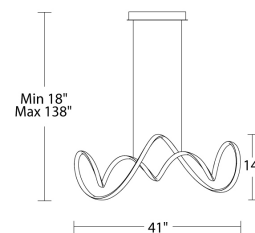

FINISHES

Chrome

LINE DRAWING

PD-87741