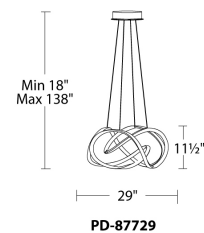

FINISHES

Chrome

LINE DRAWING

PD-87729

Fixture Type: _____

Catalog Number: _____

Project: _____

Location: _____