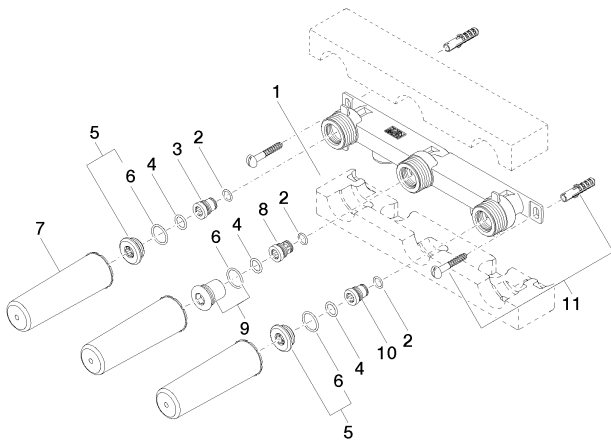

## Sink - FM products

Rough for wall-mounted faucet spout on right -

Article number: 35 714 970-90 0010

- brass, lead free
- 2x female thread 1/2" connections
- 3x outlet 1/2"
- 3x plug 1/2"
- 3x Mud guard
- Sound insulation
- Center to center 3-7/8"
- NOTE: Important for certain series! Due to minimum rough-in requirements, a framing of 2x6 studs is needed.

## Dimensional drawing

All dimensions in mm / inch = mm x 0,0394

Sink - FM products  
Rough for wall-mounted faucet spout on right -  
Article number: 35 714 970-90 0010

### Flow rate chart

Sink - FM products

Rough for wall-mounted faucet spout on right -

Article number: 35 714 970-90 0010

Spare parts list

Number	Item Number	Designation	Number of units
1	09 11 11 043 90	Accessories FM -	1
2	09 14 10 042 90	Washer -	3
3	09 24 03 210 10 90	Nipple -	1
4	09 14 10 003 90	Washer -	3
5	04 31 20 006 00 90	Plug for European drain -	2
6	09 14 10 053 90	Washer -	3
7	09 21 02 102 90	Protective cap -	3
8	09 24 03 211 10 90	Nipple -	1
9	04 31 20 037 00 90	Plug for European drain -	1
10	09 24 03 209 10 90	Nipple -	1
11	04 30 31 024 01 90	Mounting bracket -	1