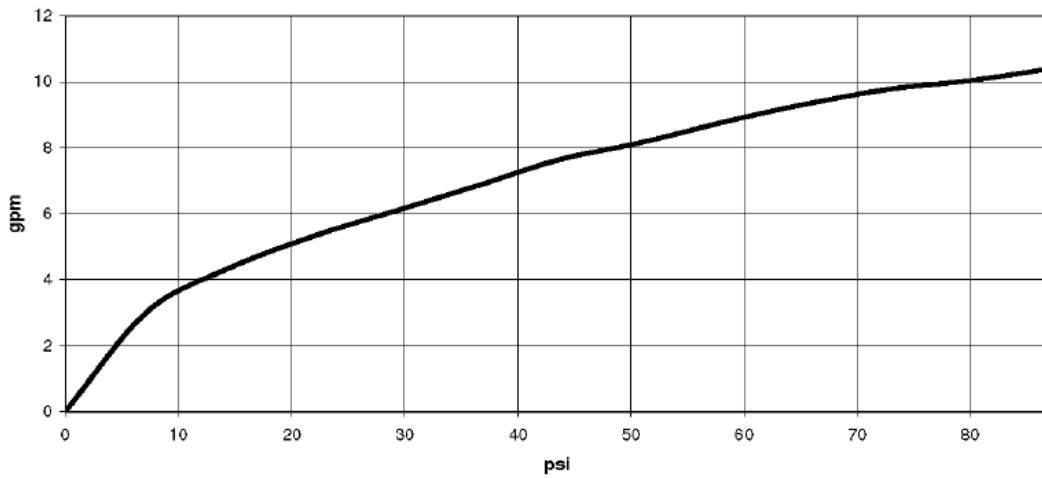

## Dimensional drawing

All dimensions in mm / inch = mm x 0,0394

Sink - FM products  
Rough for wall-mounted faucet spout on right -  
Article number: 35 714 970-90 0010

### Flow rate chart

Sink - FM products

Rough for wall-mounted faucet spout on right -

Article number: 35 714 970-90 0010

Spare parts list

Number	Item Number	Designation	Number of units
1	09 11 11 043 90	Accessories FM -	1
2	09 14 10 042 90	Washer -	3
3	09 24 03 210 10 90	Nipple -	1
4	09 14 10 003 90	Washer -	3
5	04 31 20 006 00 90	Plug for European drain -	2
6	09 14 10 053 90	Washer -	3
7	09 21 02 102 90	Protective cap -	3
8	09 24 03 211 10 90	Nipple -	1
9	04 31 20 037 00 90	Plug for European drain -	1
10	09 24 03 209 10 90	Nipple -	1
11	04 30 31 024 01 90	Mounting bracket -	1