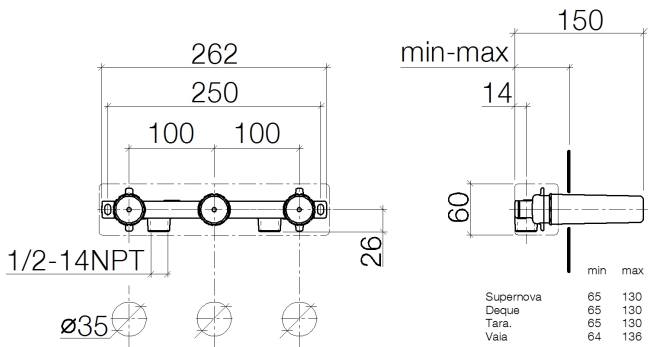

## Sink - FM products

Rough for wall-mounted faucet spout on right -

Article number: 35 714 970-90 0010

- brass, lead free
- 2x female thread 1/2" connections
- 3x outlet 1/2"
- 3x plug 1/2"
- 3x Mud guard
- Sound insulation
- Center to center 3-7/8"
- NOTE: Important for certain series! Due to minimum rough-in requirements, a framing of 2x6 studs is needed.

## Dimensional drawing

All dimensions in mm / inch = mm x 0,0394

Sink - FM products  
Rough for wall-mounted faucet spout on right -  
Article number: 35 714 970-90 0010

### Flow rate chart

Sink - FM products

Rough for wall-mounted faucet spout on right -

Article number: 35 714 970-90 0010

Spare parts list

Number	Item Number	Designation	Number of units
1	09 11 11 043 90	Accessories FM -	1
2	09 14 10 042 90	Washer -	3
3	09 24 03 210 10 90	Nipple -	1
4	09 14 10 003 90	Washer -	3
5	04 31 20 006 00 90	Plug for European drain -	2
6	09 14 10 053 90	Washer -	3
7	09 21 02 102 90	Protective cap -	3
8	09 24 03 211 10 90	Nipple -	1
9	04 31 20 037 00 90	Plug for European drain -	1
10	09 24 03 209 10 90	Nipple -	1
11	04 30 31 024 01 90	Mounting bracket -	1