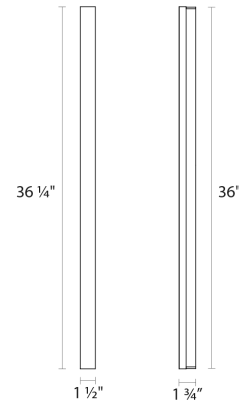

**SONNEMAN**  
A WAY OF LIGHT

**vanity** Slim 36" LED Bath Bar

**2541.01**

#### DIMENSIONS

Height	1.5"
Width	36.25"
Extension	1.75"
Minimum Extension	1.75"
Maximum Extension	1.75"
Switch Type	N/A"

#### SHIPPING

Carton 1 L x W x H	39" x 7" x 7"
Carton 1 GW	4 lbs.

#### SHADE 1

Color	Polished Chrome
Material	Optical Acrylic
Height	1.5"
Diameter	36.25"