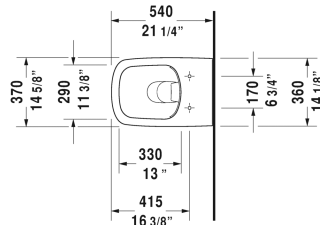

**DuraStyle Toilet wall-mounted Duravit Rimless® ♂ # 255109..92**

< 14 5/8" Inch >

Toilet wall-mounted Duravit Rimless®	Dimension	Weight	Order number
rimless, washdown model, Durafix included, cUPC listed			
<b>Colors</b>			
00 White 20 HygieneGlaze (an antibacterial ceramic glaze that provides almost indefinite effectiveness)			
<b>Variant</b>			
♣ 1.6/0.8 gpf	14 5/8" x 21 1/4" Inch	63.3 lb	255109..92
<b>Infobox</b>			
Durafix for concealed fixation is included, In-wall tank & carrier and actuator plate required for installation / Refer to page XXX, Wall-mounted toilet is ADA compliant, when installed with a seat height of 17" - 19" from the finished floor			
Sanitary ceramics with the special WonderGliss surface finish will remain clean and attractive-looking for a long time to come. When ordering WonderGliss please add a "1" as eleventh digit to the model number.			
Sigma 01 flush plate, dual flush for toilets, White	9 5/8" x 6 1/2" Inch		115770
Geberit carrier for toilets	19 3/4" x 3 1/8" Inch	37.5 lb	111798
Geberit in-wall tank and carrier for toilets, width 19 3/4", depth 5 1/2" height (adjustable) 43" - 47"	19 3/4" x 5 1/2" Inch	40.8 lb	111335
Noise reduction gasket for wall-mounted toilet		0.7 lb	005064
<b>Suitable products</b>			
Toilet seat and cover hinges stainless steel, without slow close,			006371
Toilet seat and cover hinges stainless steel, removable, with slow close,			006379

All drawings contain the necessary measurements which are subject to standard tolerances. They are stated in inch & mm and are non-binding. Exact measurements, in particular for customized installation scenarios, can only be taken from the finished ceramic piece.