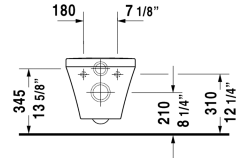

**DuraStyle Toilet wall-mounted Duravit Rimless® ♂ # 255109..92**

< 14 5/8" Inch >

Toilet wall-mounted Duravit Rimless®	Dimension	Weight	Order number
rimless, washdown model, Durafix included, cUPC listed			
<b>Colors</b>			
00 White 20 HygieneGlaze (an antibacterial ceramic glaze that provides almost indefinite effectiveness)			
<b>Variant</b>			
♣ 1.6/0.8 gpf	14 5/8" x 21 1/4" Inch	63.3 lb	255109..92
<b>Infobox</b>			
Durafix for concealed fixation is included, In-wall tank & carrier and actuator plate required for installation / Refer to page XXX, Wall-mounted toilet is ADA compliant, when installed with a seat height of 17" - 19" from the finished floor			
Sanitary ceramics with the special WonderGliss surface finish will remain clean and attractive-looking for a long time to come. When ordering WonderGliss please add a "1" as eleventh digit to the model number.			
Sigma 01 flush plate, dual flush for toilets, White	9 5/8" x 6 1/2" Inch		115770
Geberit carrier for toilets	19 3/4" x 3 1/8" Inch	37.5 lb	111798
Geberit in-wall tank and carrier for toilets, width 19 3/4", depth 5 1/2" height (adjustable) 43" - 47"	19 3/4" x 5 1/2" Inch	40.8 lb	111335
Noise reduction gasket for wall-mounted toilet		0.7 lb	005064
<b>Suitable products</b>			
Toilet seat and cover hinges stainless steel, without slow close,			006371
Toilet seat and cover hinges stainless steel, removable, with slow close,			006379

All drawings contain the necessary measurements which are subject to standard tolerances. They are stated in inch & mm and are non-binding. Exact measurements, in particular for customized installation scenarios, can only be taken from the finished ceramic piece.