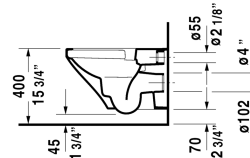

**DuraStyle Toilet wall-mounted Duravit Rimless® ♂ # 255109..92**

< 14 5/8" Inch >

Toilet wall-mounted Duravit Rimless®	Dimension	Weight	Order number
rimless, washdown model, Durafix included, cUPC listed			
<b>Colors</b>			
00 White 20 HygieneGlaze (an antibacterial ceramic glaze that provides almost indefinite effectiveness)			
<b>Variant</b>			
♣ 1.6/0.8 gpf	14 5/8" x 21 1/4" Inch	63.3 lb	255109..92
<b>Infobox</b>			
Durafix for concealed fixation is included, In-wall tank & carrier and actuator plate required for installation / Refer to page XXX, Wall-mounted toilet is ADA compliant, when installed with a seat height of 17" - 19" from the finished floor			
Sanitary ceramics with the special WonderGliss surface finish will remain clean and attractive-looking for a long time to come. When ordering WonderGliss please add a "1" as eleventh digit to the model number.			
Sigma 01 flush plate, dual flush for toilets, White	9 5/8" x 6 1/2" Inch		115770
Geberit carrier for toilets	19 3/4" x 3 1/8" Inch	37.5 lb	111798
Geberit in-wall tank and carrier for toilets, width 19 3/4", depth 5 1/2" height (adjustable) 43" - 47"	19 3/4" x 5 1/2" Inch	40.8 lb	111335
Noise reduction gasket for wall-mounted toilet		0.7 lb	005064
<b>Suitable products</b>			
Toilet seat and cover hinges stainless steel, without slow close,			006371
Toilet seat and cover hinges stainless steel, removable, with slow close,			006379

All drawings contain the necessary measurements which are subject to standard tolerances. They are stated in inch & mm and are non-binding. Exact measurements, in particular for customized installation scenarios, can only be taken from the finished ceramic piece.