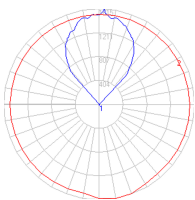

Dimensions

Packaging

2 Boxes

1 x 8-3/8" x 9-9/16" x 79-7/16" / 19.18 lbs - 21 cm x 24 cm x 201.5 cm / 8.7 kg

1 x 14-7/8" x 16" x 2-7/16" / 14.33 lbs - 37.5 cm x 40.5 cm x 6 cm / 6.5 kg

Light distribution

Direct/Indirect

Luminaire weight

28.66 lbs / 13 kg

Warranty

5 year limited warranty

Red = Max Cd. Through Vertical plane
Blue = Max Cd. Through Horizontal plane