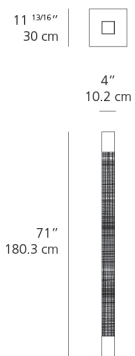

Delivered lumens	3426lm
Light output ratio	82lm/W
Power consumption	42W
Led type	38W C.O.B.* + 2W Array*
CCT (Correlated Color Temperature)	3000K
CRI (Color Rendering Index)	>80
Life expectancy	50000Hrs
Control type	DIMMABLE (Indirect) / On/Off (Direct)
Input Voltage	120V
Driver	TCl - 1 x MINIJOLLY TCl - 1 x DCMAXIJOLLYHC8IM

Dimensions

Packaging

2 Boxes

1 x 8-3/8" x 9-9/16" x 79-7/16" / 19.18 lbs - 21 cm x 24 cm x 201.5 cm / 8.7 kg

1 x 14-7/8" x 16" x 2-7/16" / 14.33 lbs - 37.5 cm x 40.5 cm x 6 cm / 6.5 kg

Light distribution

Direct/Indirect

Luminaire weight

28.66 lbs / 13 kg

Warranty

5 year limited warranty

Red = Max Cd. Through Vertical plane
Blue = Max Cd. Through Horizontal plane