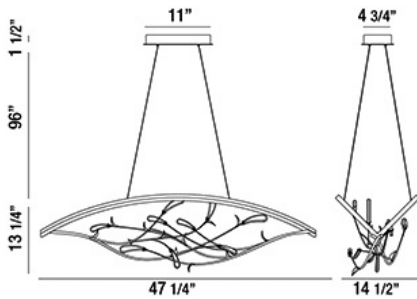

BASILICA, 47" OVAL CHANDELIER

Options Available

| ITEM NO. | FINISH | SHADE |
|-----------|-------------------|-------|
| 34065-013 | OIL RUBBED BRONZE | CLEAR |

PRODUCT DETAILS

| | | |
|-------------------------|---|-------------------|
| No. | : | 34065-013 |
| Product Color | : | OIL RUBBED BRONZE |
| Product Material | : | METAL |
| Shade / Accent Colour | : | CLEAR |
| Shade / Accent Material | : | CRYSTAL |
| Length | : | 47.25" |
| Width | : | 14.5" |
| Height | : | 13.25" |
| Overall Height | : | 110.75" |
| Weight | : | 10lbs |

TECHNICAL DETAILS

| | | |
|---------------------------|---|---|
| Hanging Support Type | : | AIRCRAFT CABLE |
| Hanging Support Length | : | 96" |
| Canopy / Backplate Length | : | 11" |
| Canopy / Backplate Height | : | 1.5" |
| Canopy / Backplate Width | : | 4.75" |
| Location | : | DRY |
| Approval | : |  |