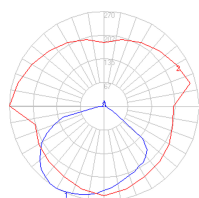

### Dimensions

### Light distribution

Direct

### Luminaire weight

2.62 lbs / 1.19 kg

Red = Max Cd. Through Vertical plane  
Blue = Max Cd. Through Horizontal plane