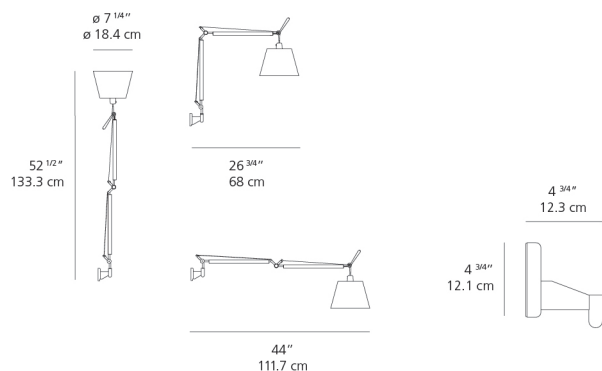

### Dimensions

### Luminaire weight

2.62 lbs / 1.19 kg

Red = Max Cd. Through Vertical plane  
Blue = Max Cd. Through Horizontal plane