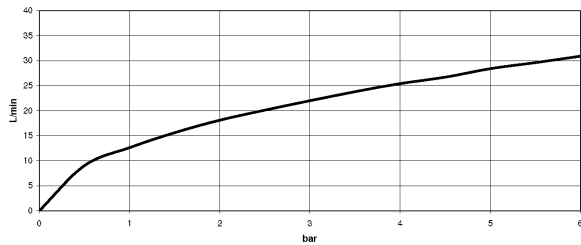

Bathtub - LULU

Single-lever tub mixer on riser for freestanding installation with hand shower set - polished

Article number: 25 963 710-00

- 8-1/2" Projection
- Spout: Round aerated stream
- Hand shower set: Standard spray
- Baton hand shower with descaling system
- Hand shower bracket
- Integrated diverter
- Total height 36-3/4" - 39-1/2"
- Lower body height 23-1/2" - 26-1/4"
- Height to aerator/spout outlet 32-1/2" - 35-1/4"
- Flange 5-1/8" x 5-1/8"
- Metal shower hose 49-1/4" with anti-twist device
- Water flow rate limited to max. 5.8 gpm
- Handshower flow rate max. 1.8 gpm
- NOTE: Local building codes may require the use of an anti-scald device. Please refer to remote pressure balance valve (35 910 970 90)
- Internal backflow preventer.

Article number: 25 963 710-00

Dimensional drawing

All dimensions in mm / inch = mm x 0,0394

Flow rate chart

Bathtub - LULU

Single-lever tub mixer on riser for freestanding installation with hand shower set - polished