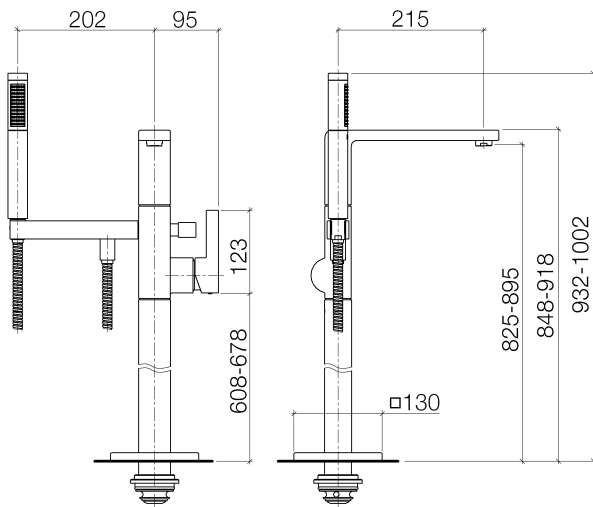

Bathtub - LULU

Single-lever tub mixer on riser for freestanding installation with hand shower set - polished

Article number: 25 963 710-00

- 8-1/2" Projection
- Spout: Round aerated stream
- Hand shower set: Standard spray
- Baton hand shower with descaling system
- Hand shower bracket
- Integrated diverter
- Total height 36-3/4" - 39-1/2"
- Lower body height 23-1/2" - 26-1/4"
- Height to aerator/spout outlet 32-1/2" - 35-1/4"
- Flange 5-1/8" x 5-1/8"
- Metal shower hose 49-1/4" with anti-twist device
- Water flow rate limited to max. 5.8 gpm
- Handshower flow rate max. 1.8 gpm
- NOTE: Local building codes may require the use of an anti-scald device. Please refer to remote pressure balance valve (35 910 970 90)
- Internal backflow preventer.

Article number: 25 963 710-00

Dimensional drawing

All dimensions in mm / inch = mm x 0,0394

Flow rate chart

Bathtub - LULU

Single-lever tub mixer on riser for freestanding installation with hand shower set - polished