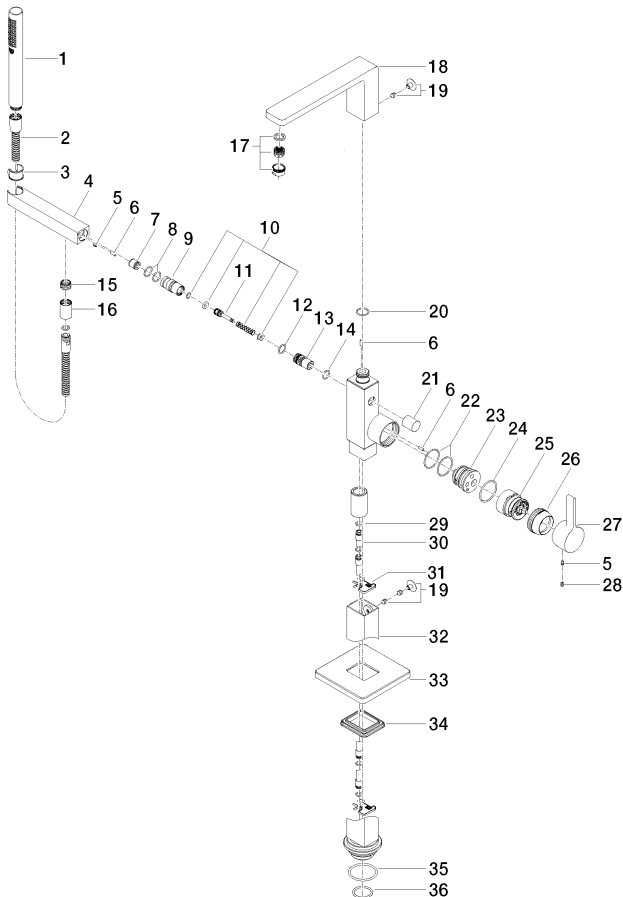

Bathtub - LULU

Single-lever tub mixer on riser for freestanding installation with hand shower set - polished

Article number: 25 963 710-00

- 8-1/2" Projection
- Spout: Round aerated stream
- Hand shower set: Standard spray
- Baton hand shower with descaling system
- Hand shower bracket
- Integrated diverter
- Total height 36-3/4" - 39-1/2"
- Lower body height 23-1/2" - 26-1/4"
- Height to aerator/spout outlet 32-1/2" - 35-1/4"
- Flange 5-1/8" x 5-1/8"
- Metal shower hose 49-1/4" with anti-twist device
- Water flow rate limited to max. 5.8 gpm
- Handshower flow rate max. 1.8 gpm
- NOTE: Local building codes may require the use of an anti-scald device. Please refer to remote pressure balance valve (35 910 970 90)
- Internal backflow preventer.

Article number: 25 963 710-00

Required article

35 945 970-90 0010

Floor mounting rough set -

Spare parts list

Number	Item Number	Designation	Number of units
1	28 013 979-00	Baton hand shower - polished chrome	1
2	09 30 02 072-00	Metal shower hose 1/2" x 3/8" x 49-1/4" - polished chrome	1
3	09 18 40 035 90	Hood / sleeve -	1
4	09 17 20 026 20-00	Holder - polished chrome	1
5	09 31 11 058 90	Mounting bracket -	2
6	09 31 11 040 90	Mounting bracket -	3
7	09 23 01 040 90	Application -	1
8	09 14 10 010 90	Washer -	2
9	09 24 03 130-00	Nipple - polished chrome	1
10	90 16 02 023 00 90	Conversion -	1
11	09 31 09 094 20-00	Pivot rod/lift knob - polished chrome	1
12	09 14 10 055 90	Washer -	1
13	09 21 34 080-00	Conversion - polished chrome	1
14	09 14 10 033 90	Washer -	1
15	09 24 03 069 90	Nipple -	1
16	09 21 02 069-00	Hood / sleeve - polished chrome	1
17	09 14 20 026 90	Washer -	1
18	90 23 01 118 00-00	Aerator - polished chrome	1
19	09 11 71 042 20-00	Outlet - polished chrome	1
20	04 31 20 034 00 90	Plug for European drain -	2
21	09 14 10 031 90	Washer -	1
22	09 20 71 031-00	Drain - polished chrome	1
23	09 14 10 111 90	Washer -	2