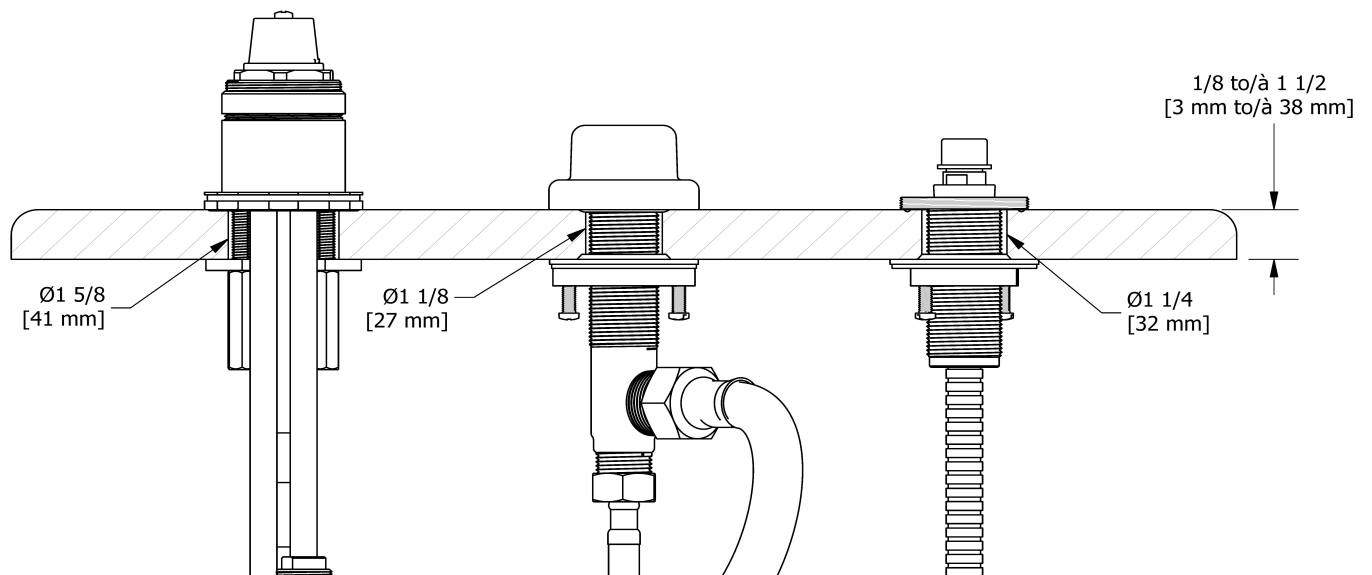

Sizes, models and finishes may differ from those presented.

Warranty

This **Riobel Inc.** product you have purchased carries a Limited Lifetime Warranty on the chrome, PVD finish, blacks and all working parts and is guaranteed from the initial purchase date against all manufacturing defects. All other finishes, including plastic components, are guaranteed for one year. All electric and/or electronic parts are covered by a 5-year limited warranty.

Customer Service

Ontario, West Canada : 888-287-5354 Quebec, Maritimes, United States : 866-473-8442

2020.06.25