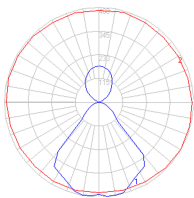

Luminaire weight

4.08 lbs / 1.85 kg

Warranty

5 year Limited warranty

Red = Max Cd. Through Vertical plane
Blue = Max Cd. Through Horizontal plane