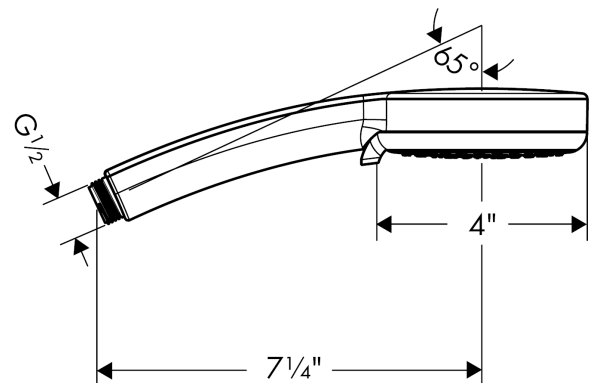

Croma 100
Handshower E 3-Jet, 2.5 GPM
 Finishes : **chrome** Part no. : **04073000**

Description

Features

- 75 no-clog spray channels
- Spray modes: Full, Pulsating Massage, Intense Turbo
- Flow: 2.5 GPM (9.5 L/Min)

Item details

List Price \$ 96.00

Technology

Compliance

Product image

Scale drawing

Croma 100
Handshower E 3-Jet, 2.5 GPM
Finishes : **chrome** Part no. : **04073000**

Exploded drawing

Year of production: >01/08

Croma 100
Handshower E 3-Jet, 2.5 GPM
 Finishes : **chrome** Part no. : **04073000**

Spare parts list

Year of production: >01/08

Pos.	Description	Part no.	Price	PU
1	filter packing	94246000	-	1