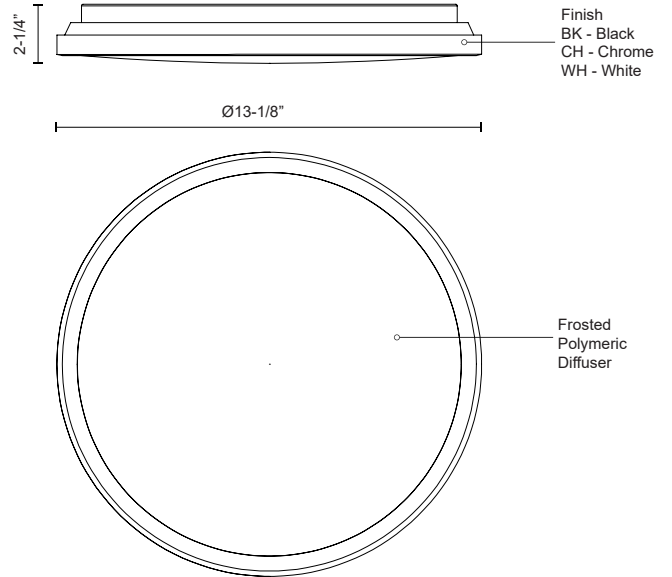

**BROOK
FM43313**
FLUSH MOUNT

PROJECT

DESCRIPTION

Circular steel base with polymeric body, frosted acrylic lens. Available in chrome, black or white finish.

FM43313-WH
White

FM43313-BK
Black

FM43313-CH
Chrome

SPECIFICATION DETAILS

* For custom options, consult factory for details.

Fixture Dimensions	D13-1/8" x H2-1/4"
Light Source	AC LED Module
Wattage	24W
Total Lumens	2040lm*
Delivered Lumens	CH-1330lm
Voltage	120V
Color Temperature	3000K
CRI (Ra)	90CRI
Optional Color Temps	2700K - 5000K Available, Minimum Order Quantities Apply
LED Rated Life	50,000 hours
Dimming	100% - 10%, ELV Dimmer (Not Included)
Diffuser Details	Frosted acrylic diffuser
Location	Dry
Compliance	Energy Star; T24-JA8;
Warranty	5 Years
Mounting Style	All Orientation; Ceiling and Wall;
CEC Title 24 JA8	Yes, JA8-19
Energy Star Certified	CH - Energy Star Compliant