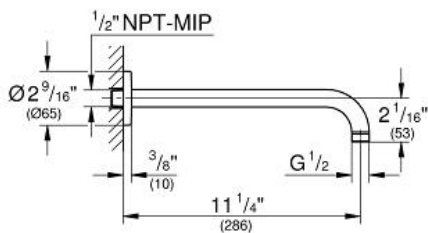

RAINSHOWER 11 1/4" Shower Arm

MODEL # 28577000

GROHE CANADA, INC. | 5900 Avebury Road, Mississauga, Ontario, Canada L5R 3M3
Phone: 905-271-2929 | Fax: 905-271-9494 | info@grohe.ca

Pure Freude
an Wasser

GROHE

Product Description:
RAINSHOWER
11 1/4" Shower Arm

Standard Specification:

- 1/2" (13 mm) NPT Male Threads
- GROHE StarLight chrome finish

Applicable Codes & Standards:

- Energy Policy Act of 1992
- ASME A112.18.1/CSA B125.1