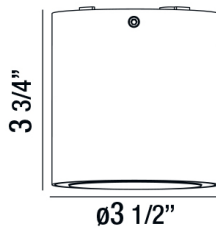

### Product Details

Item No.	:	28287-018
Finish	:	Marine Grey
Shade	:	Frost Pc
Diameter	:	3.5"
Height	:	3.75"
Est. Weight	:	1.78 lbs
IP Rating	:	54
Approval	:	

### TECHNICAL DETAILS

Canopy Diameter	:	3.27"
Driver	:	Electronic Driver 120v 50/60hz