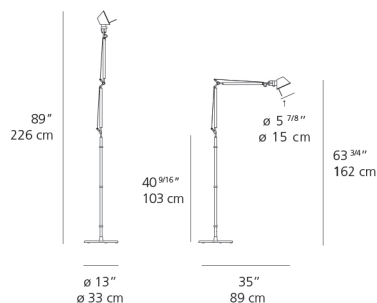

Delivered lumens	357lm
Light output ratio	33.4lm/W
Power consumption	10.7W
Led type	10W Array*
CCT (Correlated Color Temperature)	3000K
CRI (Color Rendering Index)	>80
Life expectancy	50000Hrs
Control type	DIMMABLE (On Head)
Input Voltage	120-240V
Driver	Plug-In

Dimensions

Packaging

3 Boxes

1 x 10-5/16" x 7-9/16" x 33-3/16" / 3.99 lbs - 26 cm x 19 cm x 84 cm / 1.809 kg

1 x 41-13/16" x 1-11/16" x 1-11/16" / 1.54 lbs - 106 cm x 4 cm x 4 cm / .7 kg

1 x 15-13/16" x 16-1/4" x 4-7/16" / 16.76 lbs - 40 cm x 41 cm x 11 cm / 7.6 kg

Light distribution

Direct

Red = Max Cd. Through Vertical plane

Blue = Max Cd. Through Horizontal plane

Luminaire weight

17.54 lbs / 7.96 kg

Warranty

5 year limited warranty