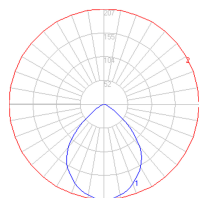

Dimensions

Packaging

3 Boxes

1 x 10-5/16" x 7-9/16" x 33-3/16" / 3.99 lbs - 26 cm x 19 cm x 84 cm / 1.809 kg

1 x 41-13/16" x 1-11/16" x 1-11/16" / 1.54 lbs - 106 cm x 4 cm x 4 cm / .7 kg

1 x 15-13/16" x 16-1/4" x 4-7/16" / 16.76 lbs - 40 cm x 41 cm x 11 cm / 7.6 kg

Light distribution

Direct

Red = Max Cd. Through Vertical plane

Blue = Max Cd. Through Horizontal plane

Luminaire weight

17.54 lbs / 7.96 kg

Warranty

5 year limited warranty