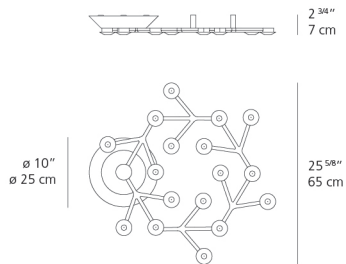

Delivered lumens	1883lm
Light output ratio	62.77lm/W
Power consumption	30W
Led type	28W C.O.B.*
CCT (Correlated Color Temperature)	3000K
CRI (Color Rendering Index)	>80
Life expectancy	50000Hrs
Control type	Dimmable 0-10V
Input Voltage	120-277V
Driver	ROAL - 1 x RSLD035-16

Dimensions

Packaging

1 Box

1 x 29-5/8" x 29-5/8" x 4-13/16" / 11.9 lbs - 75 cm x 75 cm x 12 cm / 5.4 kg

Light distribution

Direct

Luminaire weight

4.74 lbs / 2.15 kg