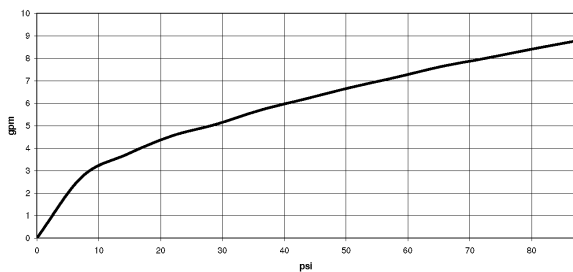

Sink - FM products

Rough for wall-mounted faucet mixer on right -

Article number: 35 806 970-90 0010

- 2x female thread 1/2" connections
- brass, lead free
- 1x female thread 1/2" outlet for wall spout
- Cartridge
- Mud guard
- Sound insulation
- Center to center 3-7/8"

All dimensions in mm / inch = mm x 0,0394

Flow rate chart

Sink - FM products

Rough for wall-mounted faucet mixer on right -

Article number: 35 806 970-90 0010

Sink - FM products

Rough for wall-mounted faucet mixer on right -