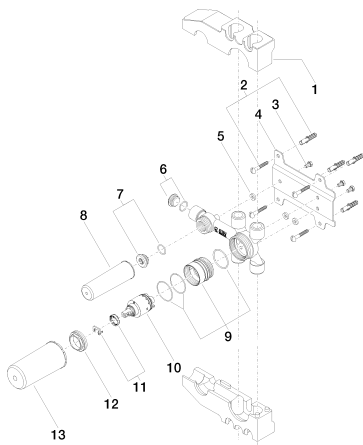

Sink - FM products

Rough for wall-mounted faucet mixer on right -

Article number: 35 806 970-90 0010

- 2x female thread 1/2" connections
- brass, lead free
- 1x female thread 1/2" outlet for wall spout
- Cartridge
- Mud guard
- Sound insulation
- Center to center 3-7/8"

All dimensions in mm / inch = mm x 0,0394

Flow rate chart

Sink - FM products

Rough for wall-mounted faucet mixer on right -

Article number: 35 806 970-90 0010

Sink - FM products

Rough for wall-mounted faucet mixer on right -

Article number: 35 806 970-90 0010

Recommended article

12 070 970 90

Extension 3/4" -

Spare parts list

Number	Item Number	Designation	Number of units
1	09 11 11 013 90	Accessories FM -	1
2	04 30 31 024 01 90	Mounting bracket -	2
3	09 30 30 049 90	Mounting bracket -	3
4	09 17 20 051 90	Mounting bracket -	1
5	09 30 11 086 90	Ring -	3
6	09 14 10 053 90	Washer -	2
7	04 31 20 006 00 90	Plug for European drain	1
8	09 21 02 102 90	Protective cap -	1
9	04 17 01 022 10 90	Hood / sleeve -	1
10	90 15 05 063 00 90	EHM cartridge -	1
11	04 28 10 148 00 90	EHM cartridge -	1
12	09 24 04 105 90	Mounting bracket -	1
13	09 21 02 104 90	Protective cap -	1