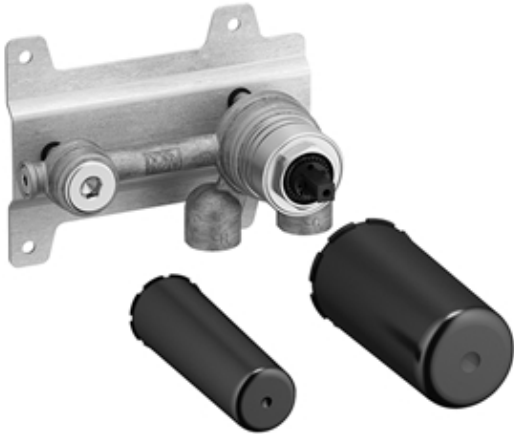

Sink - FM products

Rough for wall-mounted faucet mixer on right -

Article number: 35 806 970-90 0010

- 2x female thread 1/2" connections
- brass, lead free
- 1x female thread 1/2" outlet for wall spout
- Cartridge
- Mud guard
- Sound insulation
- Center to center 3-7/8"

All dimensions in mm / inch = mm x 0,0394

Flow rate chart

Sink - FM products

Rough for wall-mounted faucet mixer on right -

Article number: 35 806 970-90 0010

Sink - FM products

Rough for wall-mounted faucet mixer on right -

Article number: 35 806 970-90 0010

Recommended article

12 070 970 90

Extension 3/4" -

Spare parts list

Number	Item Number	Designation	Number of units
1	09 11 11 013 90	Accessories FM -	1
2	04 30 31 024 01 90	Mounting bracket -	2
3	09 30 30 049 90	Mounting bracket -	3
4	09 17 20 051 90	Mounting bracket -	1
5	09 30 11 086 90	Ring -	3
6	09 14 10 053 90	Washer -	2
7	04 31 20 006 00 90	Plug for European drain	1
8	09 21 02 102 90	Protective cap -	1
9	04 17 01 022 10 90	Hood / sleeve -	1
10	90 15 05 063 00 90	EHM cartridge -	1
11	04 28 10 148 00 90	EHM cartridge -	1
12	09 24 04 105 90	Mounting bracket -	1
13	09 21 02 104 90	Protective cap -	1