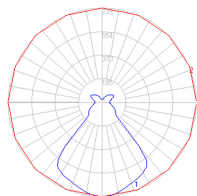

Dimensions

Packaging

3 Boxes

- 1 x 42-5/8" x 16-5/8" x 9-9/16" / 11.02 lbs - 108 cm x 42 cm x 24 cm / 5 kg
- 1 x 28" x 28" x 4-13/16" / 34.39 lbs - 71 cm x 71 cm x 12 cm / 15.6 kg
- 1 x 50-7/8" x 1-11/16" x 1-11/16" / 3.31 lbs - 129 cm x 4 cm x 4 cm / 1.5 kg

Light distribution

Diffused

- Red = Max Cd. Through Vertical plane
- Blue = Max Cd. Through Horizontal plane

Luminaire weight

42.77 lbs / 19.4 kg

Warranty

5 year limited warranty