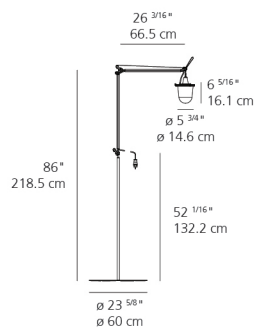

Colors & Finishes

- Clear (Diffuser)
- Aluminum (Body & base)

Materials

- Base and body in aluminum
- Diffuser coated with a durable and washable plastic material

Features & Accessories

- Lighting source fitted inside a transparent IP65 plastic unit that recalls old lanterns
- Structural elements strengthened and consolidated for outdoor use
- 5 meters cord length

Dimensions

Packaging

3 Boxes

- 1 x 42-5/8" x 16-5/8" x 9-9/16" / 11.02 lbs - 108 cm x 42 cm x 24 cm / 5 kg
- 1 x 28" x 28" x 4-13/16" / 34.39 lbs - 71 cm x 71 cm x 12 cm / 15.6 kg
- 1 x 50-7/8" x 1-11/16" x 1-11/16" / 3.31 lbs - 129 cm x 4 cm x 4 cm / 1.5 kg

Light distribution

Diffused

- Red = Max Cd. Through Vertical plane
- Blue = Max Cd. Through Horizontal plane

Luminaire weight

42.77 lbs / 19.4 kg

Warranty

5 year limited warranty