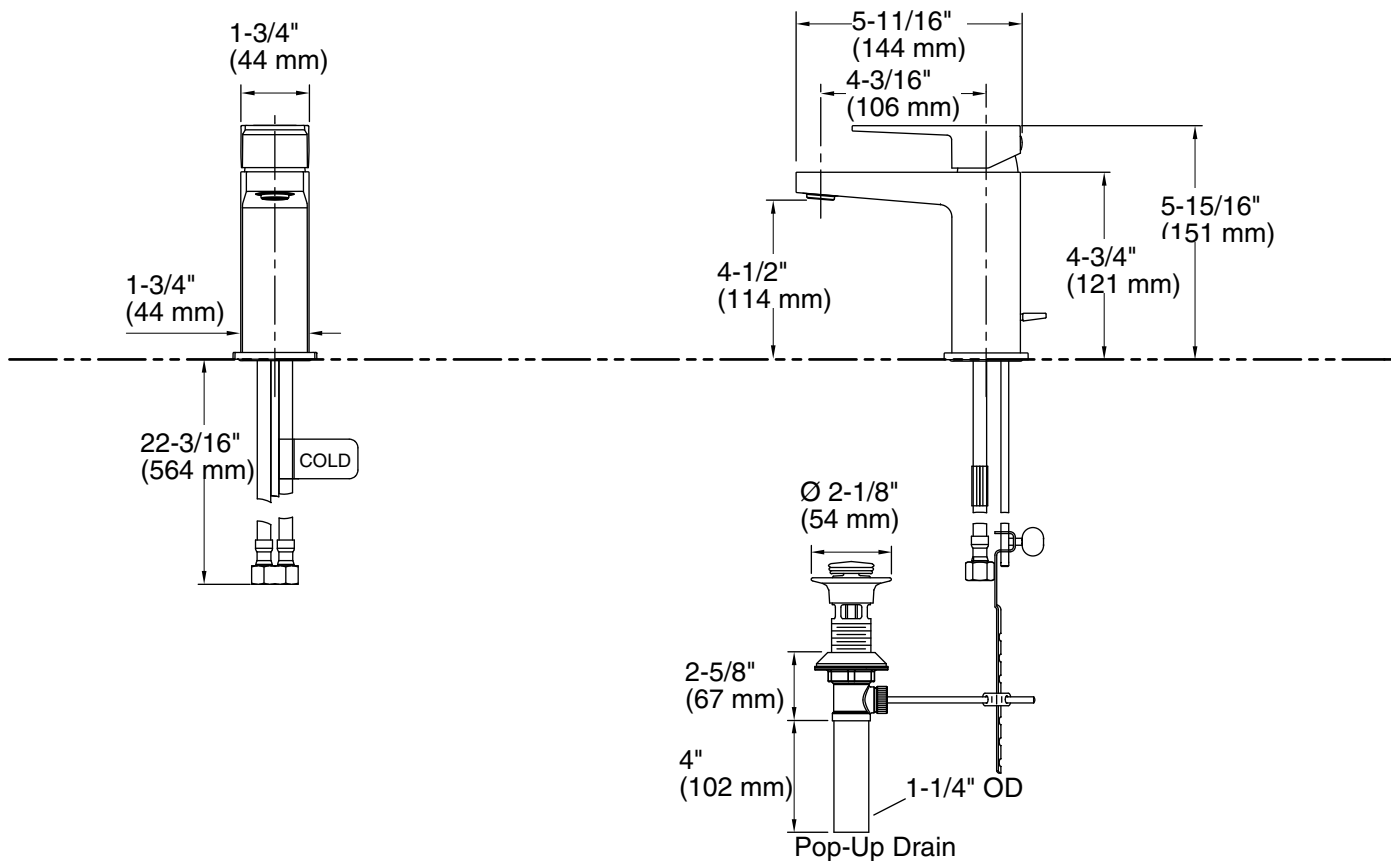

Features

- Single lever handle allows for both volume and temperature control.
- KOHLER ceramic disc valves exceed industry longevity standards for a lifetime of durable performance.
- Temperature memory allows faucet to be turned on and off at the temperature set during prior usage.
- 1.2 gpm (4.5 lmin) maximum flow rate.
- Includes metal pop-up drain with 1-1/4" tailpiece.
- 4-3/16" (107 mm) spout reach.
- Red/blue indexing on handle.
- Coordinates with Honesty faucets accessories, and showering components to complete your bathroom.

K-23726 Drain treatment
K-23723 Faucet cleaner

Included Components

Additional Components:
Flexible supply hoses

ADA **CSA B651** **OBC**

Codes/Standards

ASME A112.18.1/CSA B125.1
NSF/ANSI 61
NSF/ANSI 372
All applicable US Federal and State material regulations
DOE - Energy Policy Act 1992
EPA WaterSense®
California Energy Commission (CEC)
ADA
ICC/ANSI A117.1
CSA B651
OBC

Technical Information

All product dimensions are nominal.

Faucet:

Flow rate: 1.2 gal/min (4.5 l/min)

Pressure: 60 psi (4.1 bar)

Valve body: Plastic

Drain included: Yes

Drain with overflow: Yes

Spout:

Spout reach: 4-3/16" (106 mm)

Notes

Install this product according to the installation guide.

ADA compliant for handles only.

ADA, OBC, CSA B651 compliant when installed to the specific requirements of these regulations.