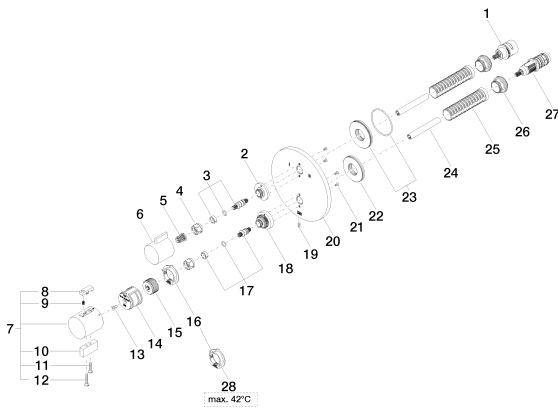

polished chrome

Accessory is required for this item.

All dimensions in mm / inch = mm x 0,0394

Flow rate chart

Shower - Tara.

Concealed thermostat with two-way volume control - polished chrome

Article number: 36 426 970-00 0010

Required article

35 426 970-90 0010

Concealed thermostat with integrated supply stops -

Shower - Tara.

Concealed thermostat with two-way volume control - polished chrome

Article number: 36 426 970-00 0010

Spare parts list

Number	Item Number	Designation	Number of units
1	90 90 03 163 00 90	Conversion -	1
2	09 12 12 053-00	Mounting bracket - polished chrome	1
3	04 29 06 111 00-00	Wall connection - polished chrome	1
4	09 23 30 023 90	Mounting bracket -	2
5	09 12 12 002 90	Upper part white -	1
6	09 20 67 006-00	Handle - polished chrome	1
7	04 17 33 006 00-00	Handle - polished chrome	1
8	09 21 33 010-00	Conversion - polished chrome	1
9	09 16 02 027 90	Handle -	1
10	09 20 33 006-00	Handle - polished chrome	1
11	09 30 30 159-00	Mounting bracket - polished chrome	1
12	09 30 30 160-00	Mounting bracket - polished chrome	1
13	09 30 30 124 90	Mounting bracket -	1
14	09 12 12 052 90	Mounting bracket -	1
15	09 12 12 054 90	Mounting bracket -	1
16	09 28 10 152 90	Application -	1
17	04 29 06 024 00-00	Wall connection - polished chrome	1
18	09 12 12 051-00	Mounting bracket - polished chrome	1
19	09 31 11 134 90	Mounting bracket -	1
20	09 11 02 266-00	Escutcheon - polished chrome	1
21	09 30 30 157 90	Mounting bracket -	4
22	09 30 01 188 90	Wall connection -	1
23	90 30 01 190 00 90	Wall connection -	1
24	09 23 01 124 90	Hood / sleeve -	2
25	09 18 40 077 90	Hood / sleeve -	2
26	09 24 04 257 90	Mounting bracket -	2
27	90 15 02 012 00 90	Thermostatic cartridge -	1
28	09 28 10 151 90	Application -	1