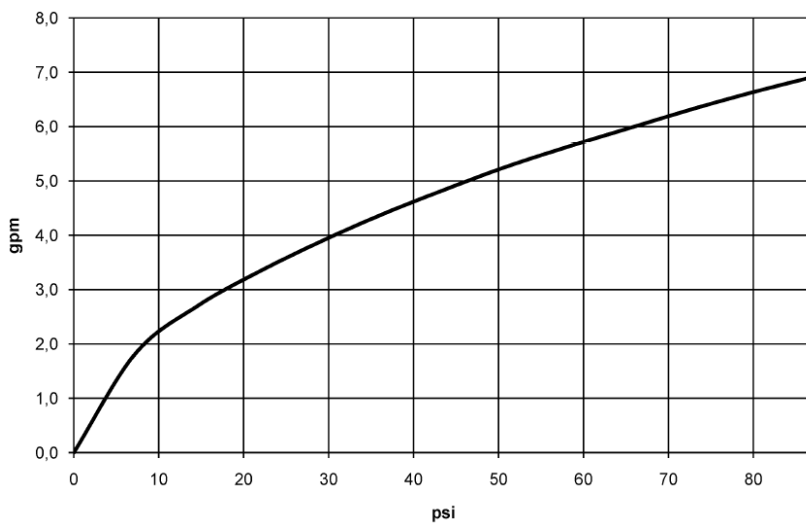

Shower - Tara.

Concealed thermostat with two-way volume control - polished chrome

Article number: 36 426 970-00 0010

- Diverter with integrated volume control and integrated stops
- Cover plate Ø 5-7/8"
- Temperature control handle with safety lock at 100 °F/ 38°C
- Max. temperature can be set on the trim

polished chrome

Accessory is required for this item.

All dimensions in mm / inch = mm x 0,0394

Flow rate chart

Shower - Tara.

Concealed thermostat with two-way volume control - polished chrome

Article number: 36 426 970-00 0010