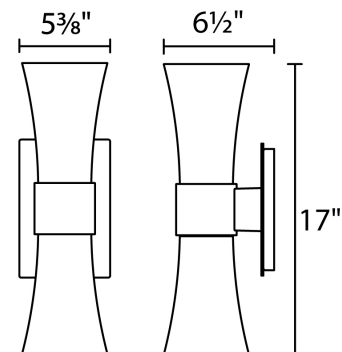

Funnel

Outdoor Wall Sconce 3000K

Model & Size	Color Temp & CRI	Watt	LED Lumens	Delivered Lumens	Finish
WS-W37617 17"	3000K 90	21W	1546	960	BZ Bronze

Example: **WS-W37617-BZ**

DESCRIPTION

Twin towers of dual light with both upward and downward LED illumination. Funnel is ideal as a vanity for a luxury powder room or perfect to illuminate walls as sconces in hallways and other spaces. Dims down beautifully. Robust functional down light. Two styles offered.

FEATURES

- Up & down light
- Driver concealed within the fixture
- 5 year warranty

SPECIFICATIONS

Color Temp:	3000K
Input:	120-277 VAC, 50/60Hz
CRI:	90
Dimming:	ELV: 100 - 10%
Rated Life:	75000 Hours
Mounting:	Can be mounted on wall vertically or upside down
Standards:	ETL, cETL, IP65 Wet Location Listed
Construction:	Aluminum hardware with glass diffuser

FINISHES

Bronze

LINE DRAWING

WS-W37617