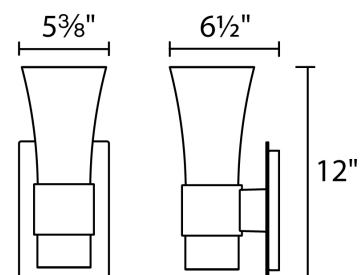

LINE DRAWING