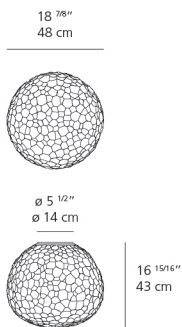

Meteorite 48 wall/ceiling E26/A19

SPECIFICATIONS

1712018A

Design By

Pio & Tito Toso

Collection

Design

Specifications

Lamp type	LED-T
Lamp	max 100W E26/A19
Lamp Included	No
Control type	Dimmable 2-Wire
Input Voltage	120V
Power consumption	115W
Ballast	N/A

Colors & Finishes

White

Materials

- Diffuser in handblown double layer artistic glass
- Base in technopolymer and steel

Features & Accessories

- Glass made by succession of glass molding, frosting, sandblasting and etching techniques

Dimensions

Packaging

1 Box

1 x 22-15/16" x 22-15/16" x 22-15/16" / 24.65 lbs - 58 cm x 58 cm x 58 cm / 11.18 kg