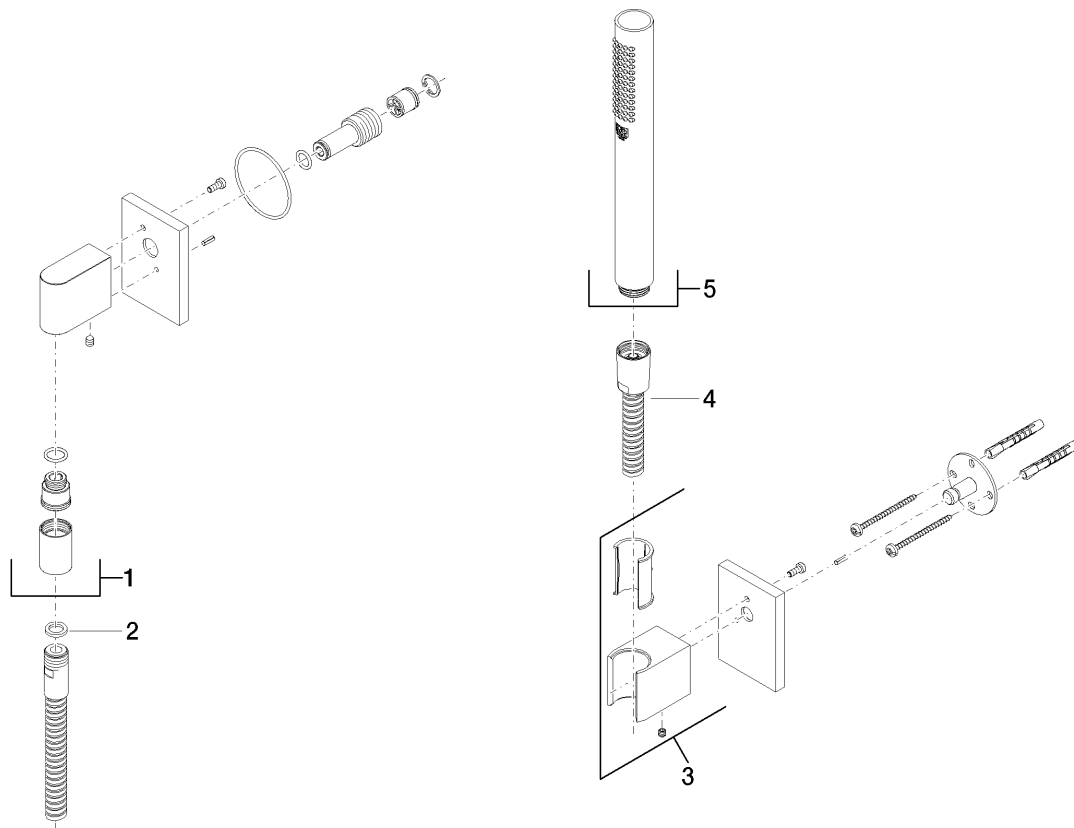

Product specifications

- Standard spray
- Descaling system
- 3/8" Shower outlet
- Flange for wall elbow 3-1/8" x 2-1/8"
- Wall bracket with flange 3-1/8" x 2-1/8"
- Metal shower hose 49-1/4" with anti-twist device
- 1/2" wall elbow
- Water flow rate limited to max. 2 gpm

Internal backflow preventer.

Surfaces

- chrome 27808730-00
- champagne 27808730-47

Accessories required

- Rough-in adapter; 35 080 970

Exploded assembly drawing

Order quantity

No.	Article number	Name	Installation quantity
1	28450730ff	connection	1
2	09142002690	seal	1
3	28050730ff	holder	1
4	093002072ff	hose	1
5	28013979ff	shower	1

Flow rate chart