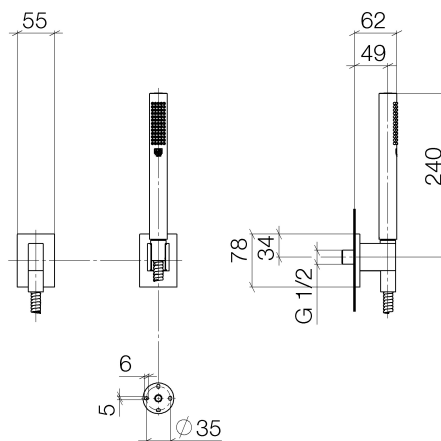

Product specifications

- Standard spray
- Descaling system
- 3/8" Shower outlet
- Flange for wall elbow 3-1/8" x 2-1/8"
- Wall bracket with flange 3-1/8" x 2-1/8"
- Metal shower hose 49-1/4" with anti-twist device
- 1/2" wall elbow
- Water flow rate limited to max. 2 gpm

Internal backflow preventer.

Surfaces

- chrome 27808730-00
- champagne 27808730-47

Accessories required

- Rough-in adapter; 35 080 970

Exploded assembly drawing

Order quantity

No.	Article number	Name	Installation quantity
1	28450730ff	connection	1
2	09142002690	seal	1
3	28050730ff	holder	1
4	093002072ff	hose	1
5	28013979ff	shower	1

Flow rate chart