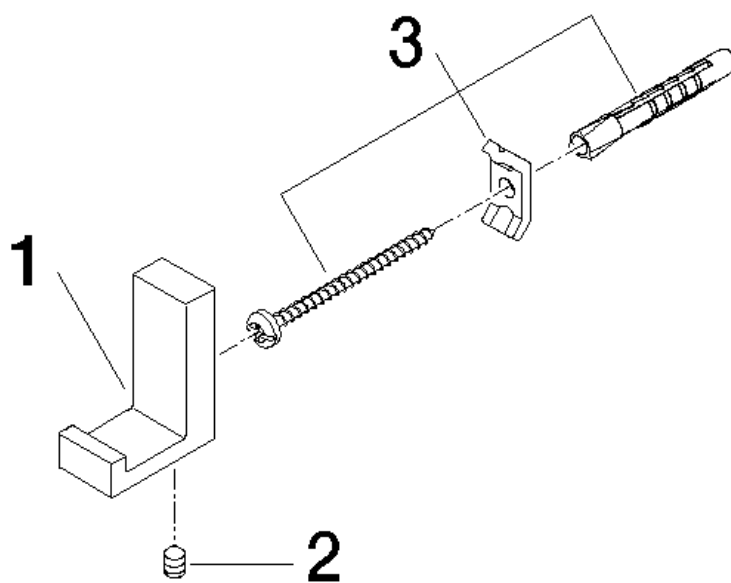

Product specifications

- Width 3/4"
- Height 1-3/4"
- 1-3/8" Projection

Surfaces

- | | |
|-----------------|-------------|
| • chrome | 83251780-00 |
| • matt platinum | 83251780-06 |
| • platinum | 83251780-08 |
| • Cyprum | 83251780-49 |

Exploded assembly drawing

Bath & Spa

Hook

Article number: 83251780

Order quantity

No.	Article number	Name	Installation quantity
1	081860521ff	hook	1
2	09311103490	pin	1
3	0517207160090	fixing set	1