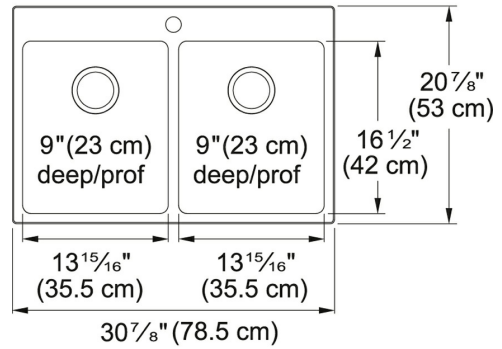

Stainless Steel | 101.0636.961

FAMILY : Sinks | FINISH : Stainless Steel | INSTALLATION TYPE : Topmount | SERIES : Brookmore | MODEL : BDL2131-9-1

TECHNICAL DATA

Width overall	20 7/8"
Length overall	30 7/8"
Width of large bowl	16 1/2"
Length of large bowl	13 15/16"
Depth of large bowl	9"
Width of small bowl	16 1/2"
Length of small bowl	13 15/16"
Depth of small bowl	9"
Cabinet Size	33"
Number of Bowls	2
Waste Outlet Diameter	3 1/2"
Cut-Out Template	Yes
Faucet Hole	1
Type of Material	18 Gauge Stainless Steel
Surface Finish	Satin
Waste Kit Included	Yes
EZ Torque Installation	YES
Model Name	BDL2131-9-1

Stainless Steel | 101.0636.961

FAMILY : **Sinks** | FINISH : **Stainless Steel** | INSTALLATION TYPE : **Topmount** | SERIES : **Brookmore** | MODEL : **BDL2131-9-1**

RECOMMENDED

101.0636.963

101.0636.965
