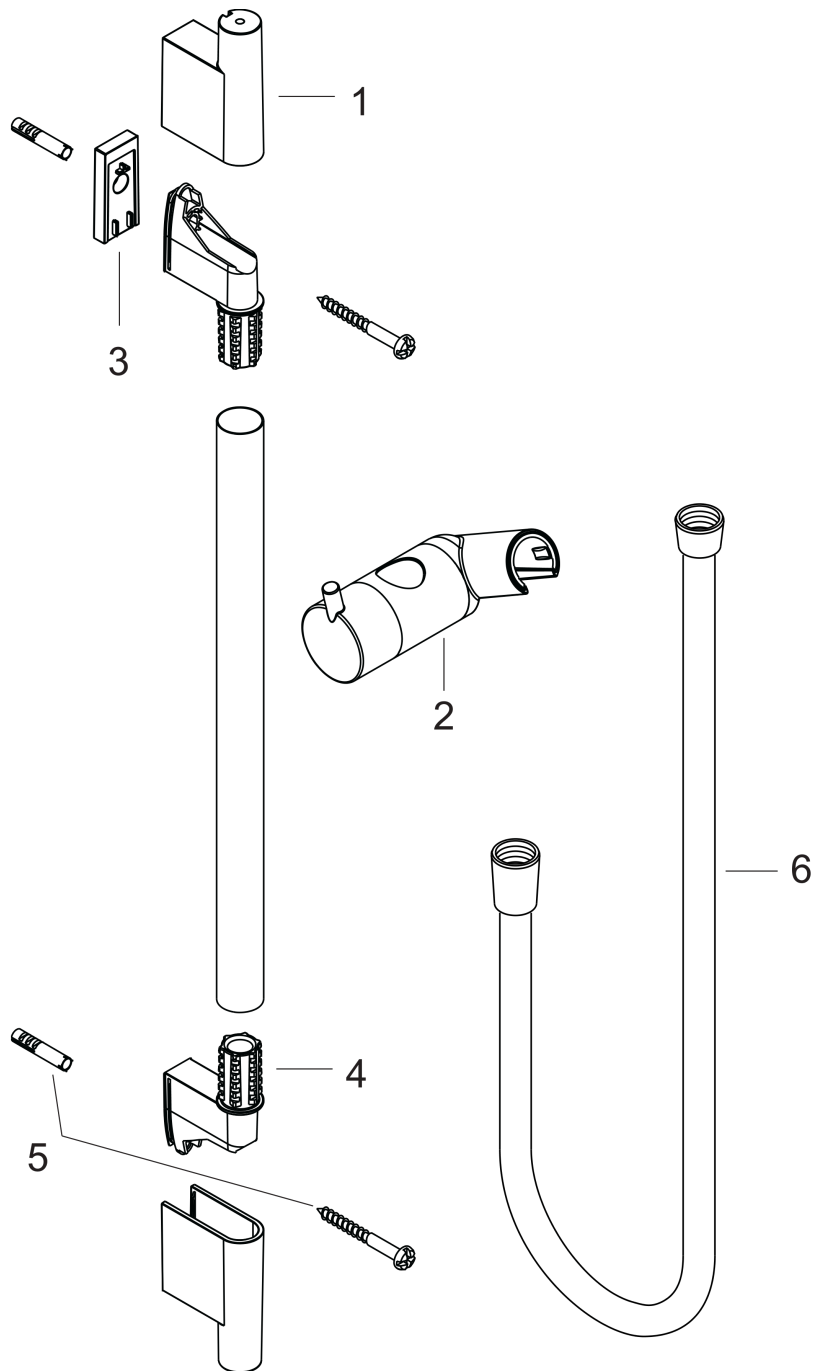

### Wallbar S, 36"

Finishes : **chrome** Part no. : **28631000**

##### Features

- Consists of: Wallbar, Handshower hose, Slider
- Profile stand pipe: round
- Stand pipe: 1008 mm
- Shower bar diameter: 0,86 inch
- Shower hose length: 1600 mm
- Angle-adjustable holder pivots left and right, slides easily and locks in place

#### Scale drawing

Unica  
**Wallbar S, 36"**  
 Finishes : **chrome**    Part no. : **28631000**

Installation example

Unica

Wallbar S, 36"

Finishes : chrome

Part no. : 28631000

Exploded drawing

Year of production: >04/05

**Unica**

**Wallbar S, 36"**

Finishes : **chrome**    Part no. : **28631000**

**Spare parts list**

Year of production: >04/05

Pos.	Description	Part no.	PC	PU
1	cover	97709000	0	1
2	support, assy	97651000	0	1
3	tile-matching-disk 7 mm	97450000	0	1
4	wall support	96275000	0	1
5	mounting set	96179000	0	1
6	shower hose Isiflex'B 1,60 m	28276000	0	1
7	shelf Casetta'S	28679000	0	1
8	clips for Casetta, Ø 22 mm	98717000	0	1