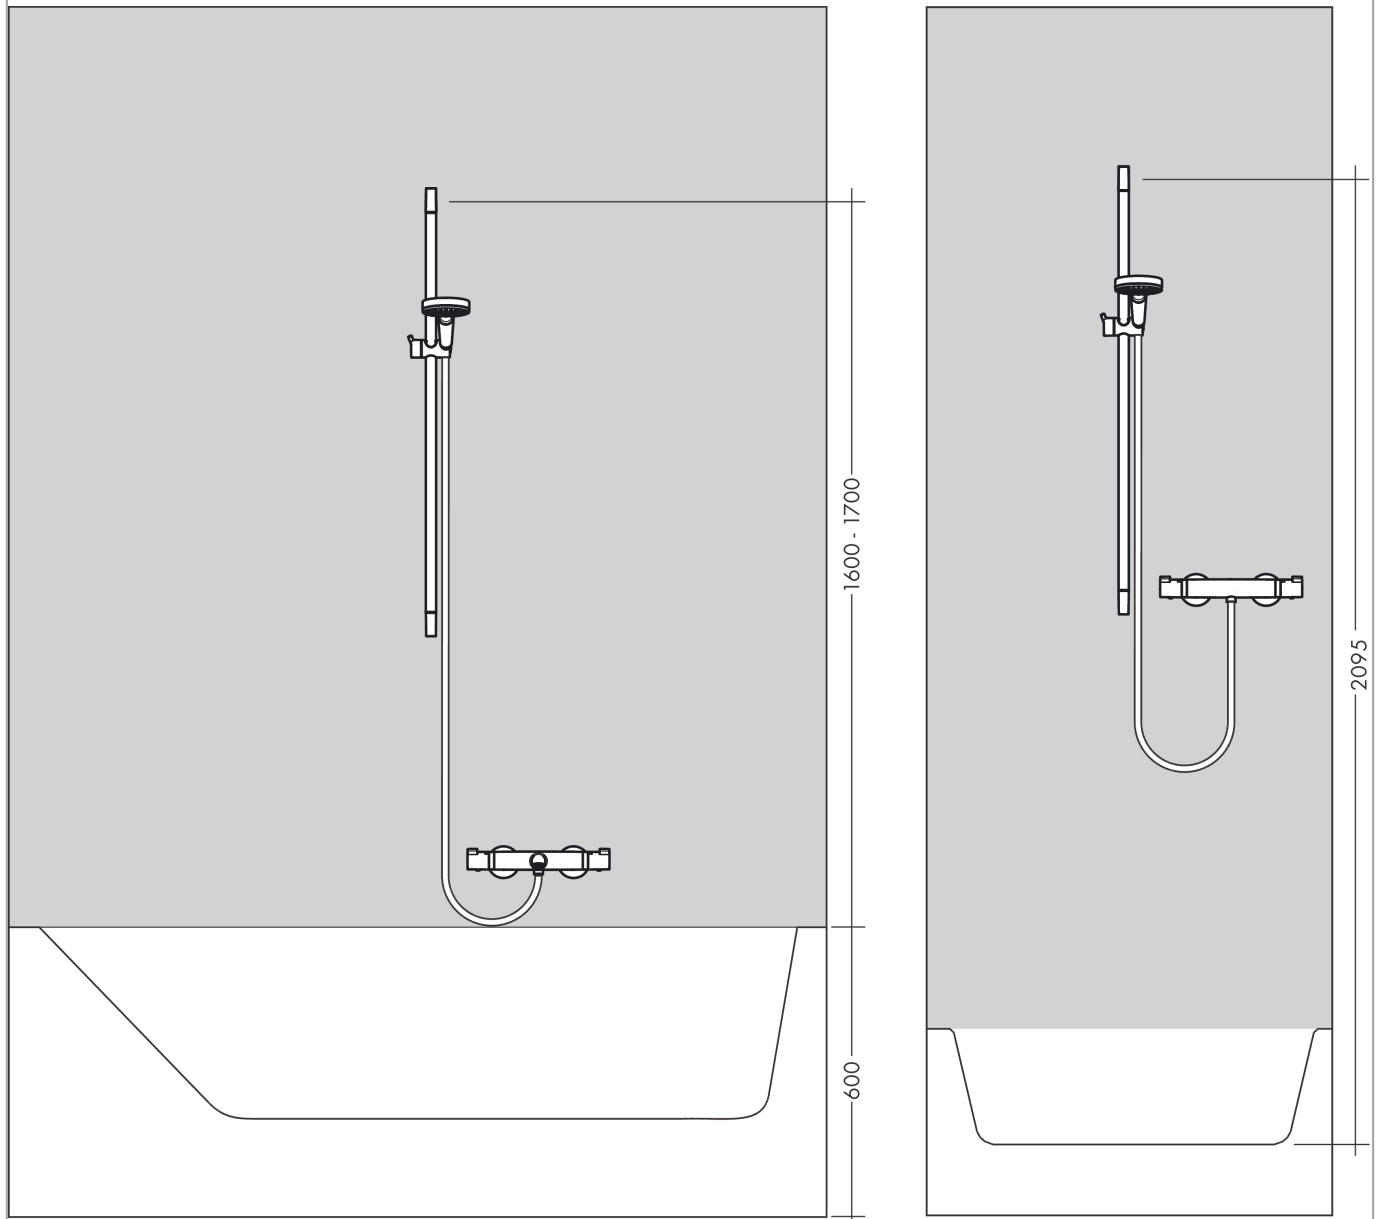

Unica
Wallbar S, 36"
Finishes : **chrome**   Part no. : **28631000**

Installation example