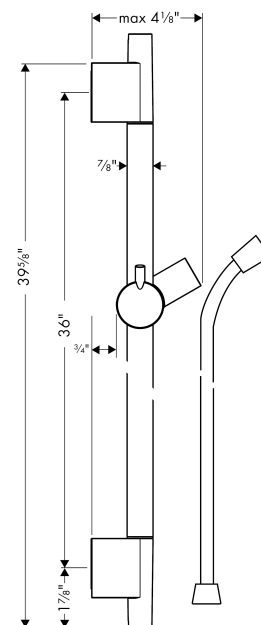

Product image

Scale drawing