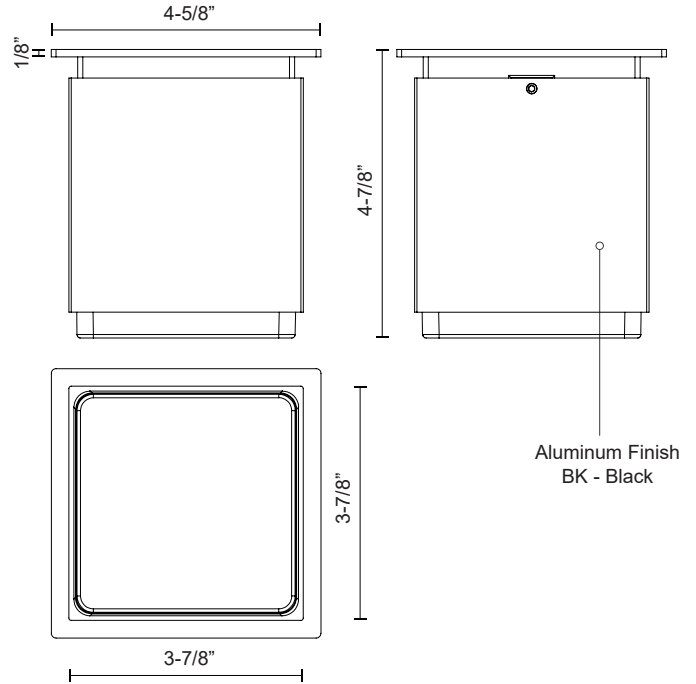

**SUNSET
EC35204**
CEILING

PROJECT

DESCRIPTION

Architectural designed exterior flush mount, die-cast aluminum cubic body with opal glass to provide even glow of light. Rated IP65 and IK06.

SPECIFICATION DETAILS

* For custom options, consult factory for details.

Fixture Dimensions	L3-7/8" x W3-7/8" x H4-7/8"
Light Source	LED with DC Driver
Wattage	6W
Total Lumens	630lm
Delivered Lumens	BK-121lm
Voltage	120-277V
Color Temperature	3000K
CRI (Ra)	80CRI
Optional Color Temps	2700K - 5000K Available, Minimum Order Quantities Apply
LED Rated Life	50,000 hours
Dimming	Non-Dimming
Glass Details	White Interior Clear Borosilicate Glass
Location	Wet, IP65
Warranty	5 Years
Mounting Style	All Orientation; Ceiling and Wall;
Canopy Dimensions	L4-5/8" x W4-5/8" x H1/8"
Finish Option(s)	Black