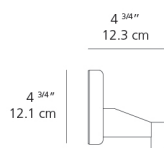

Dimensions

Packaging

3 Boxes

1 x 44-9/16" x 13-5/16" x 8-3/8" / 6.61 lbs - 113 cm x 33.5 cm x 21 cm / 3 kg

1 x 16-1/4" x 16-1/4" x 44-1/2" / 1.1 lbs - 41 cm x 41 cm x 34 cm / .5 kg

1 x 7-3/16" x 6-13/16" x 7-3/16" / 1.1 lbs - 18 cm x 17 cm x 18 cm / .5 kg

Light distribution

Diffused

Red = Max Cd. Through Vertical plane
Blue = Max Cd. Through Horizontal plane

Luminaire weight

4.41 lbs / 2 kg

Warranty

5 year Limited warranty