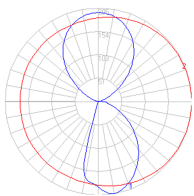

1 x 10-7/16" x 8-1/16" x 5-1/16" / 2.2 lbs - 26.35 cm x 20.32 cm x 12.7 cm / 1 kg

Light distribution

Direct/Indirect

Red = Max Cd. Through Vertical plane

Blue = Max Cd. Through Horizontal plane

Luminaire weight