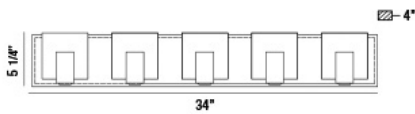

CANMORE, 34" VANITY LIGHT

PRODUCT DETAILS

No.	:	34145-012
Product Color	:	CHROME
Product Material	:	METAL
Shade / Accent Colour	:	FROSTED
Shade / Accent Material	:	ACRYLIC
Width	:	34"
Height	:	5.25"
Ext	:	4"
Weight	:	7.5lbs

TECHNICAL DETAILS

Canopy / Backplate Length	:	34"
Canopy / Backplate Height	:	1.25"
Canopy / Backplate Width	:	5"
Location	:	DAMP
Approval	:	

PROJECT INFORMATION

Job Name: Date: Type:

Comments: