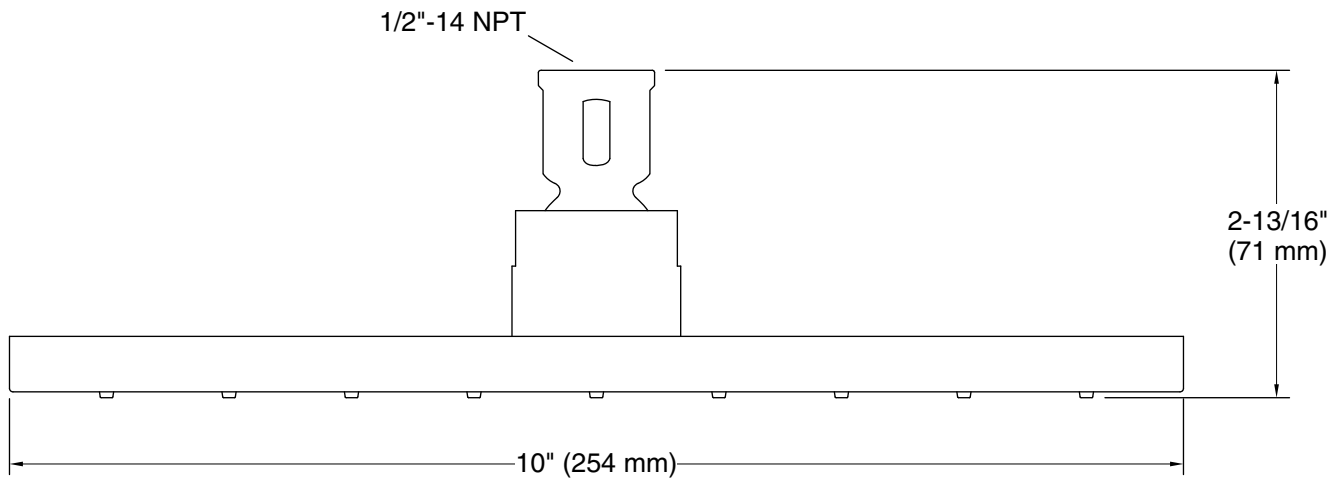

Technical Information

All product dimensions are nominal.

Showerhead/Body Spray:

Rated maximum flow: 1.75 gal/min (6.6 l/min)

Pressure: 80 psi (5.5 bar)

Notes

For use with automatic compensating valves rated at 1.4 gal/min (5.3 l/min) or less.